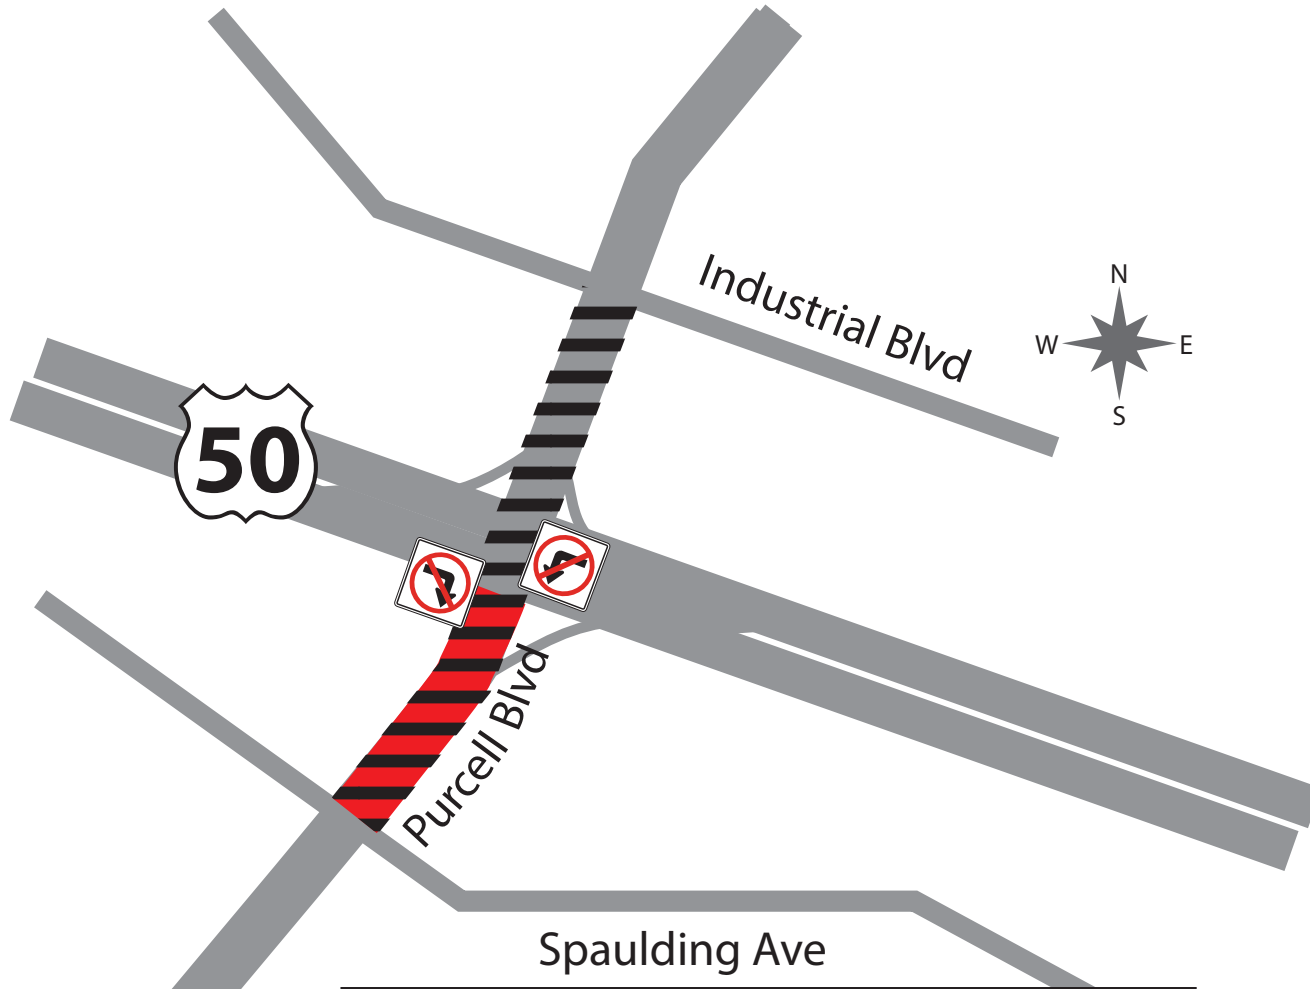

MONDAY, MAY 24 - WEDNESDAY, MAY 26

7 p.m. to 7 a.m. Monday through Tuesday:
■ = Closed
🚫 = No right turn from eastbound US 50
🚫 = No left turn from westbound US 50

7 p.m. to 7 a.m. Wednesday:
▨ = Alternating single-lane closures