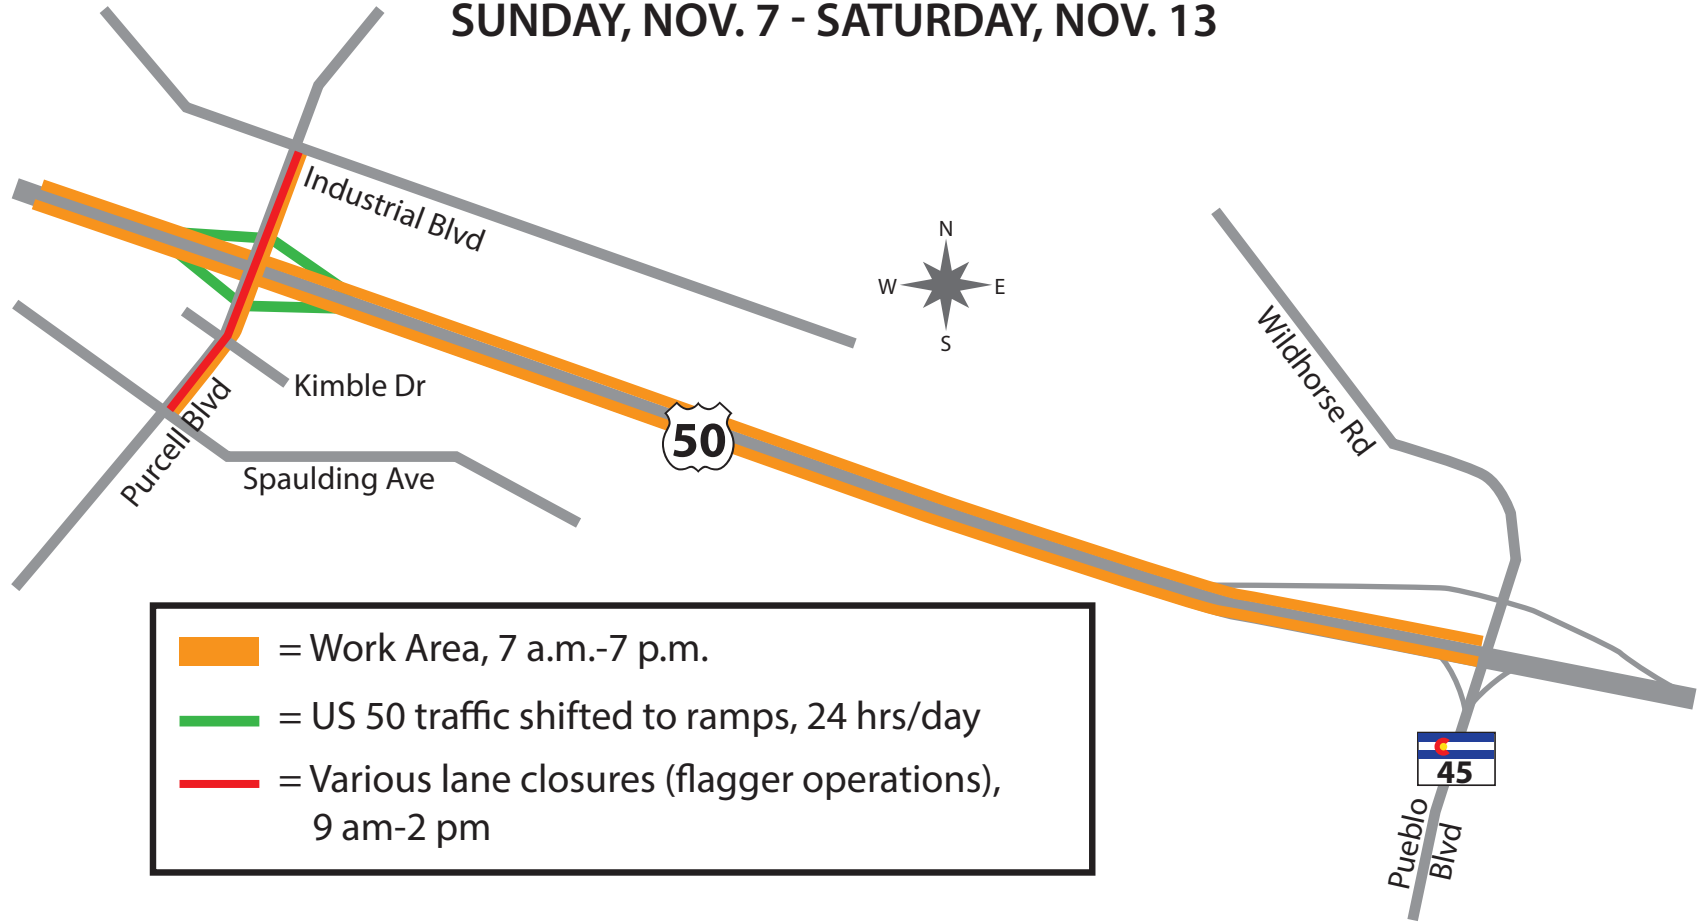

SUNDAY, NOV. 7 - SATURDAY, NOV. 13

-  = Work Area, 7 a.m.-7 p.m.
-  = US 50 traffic shifted to ramps, 24 hrs/day
-  = Various lane closures (flagger operations), 9 am-2 pm