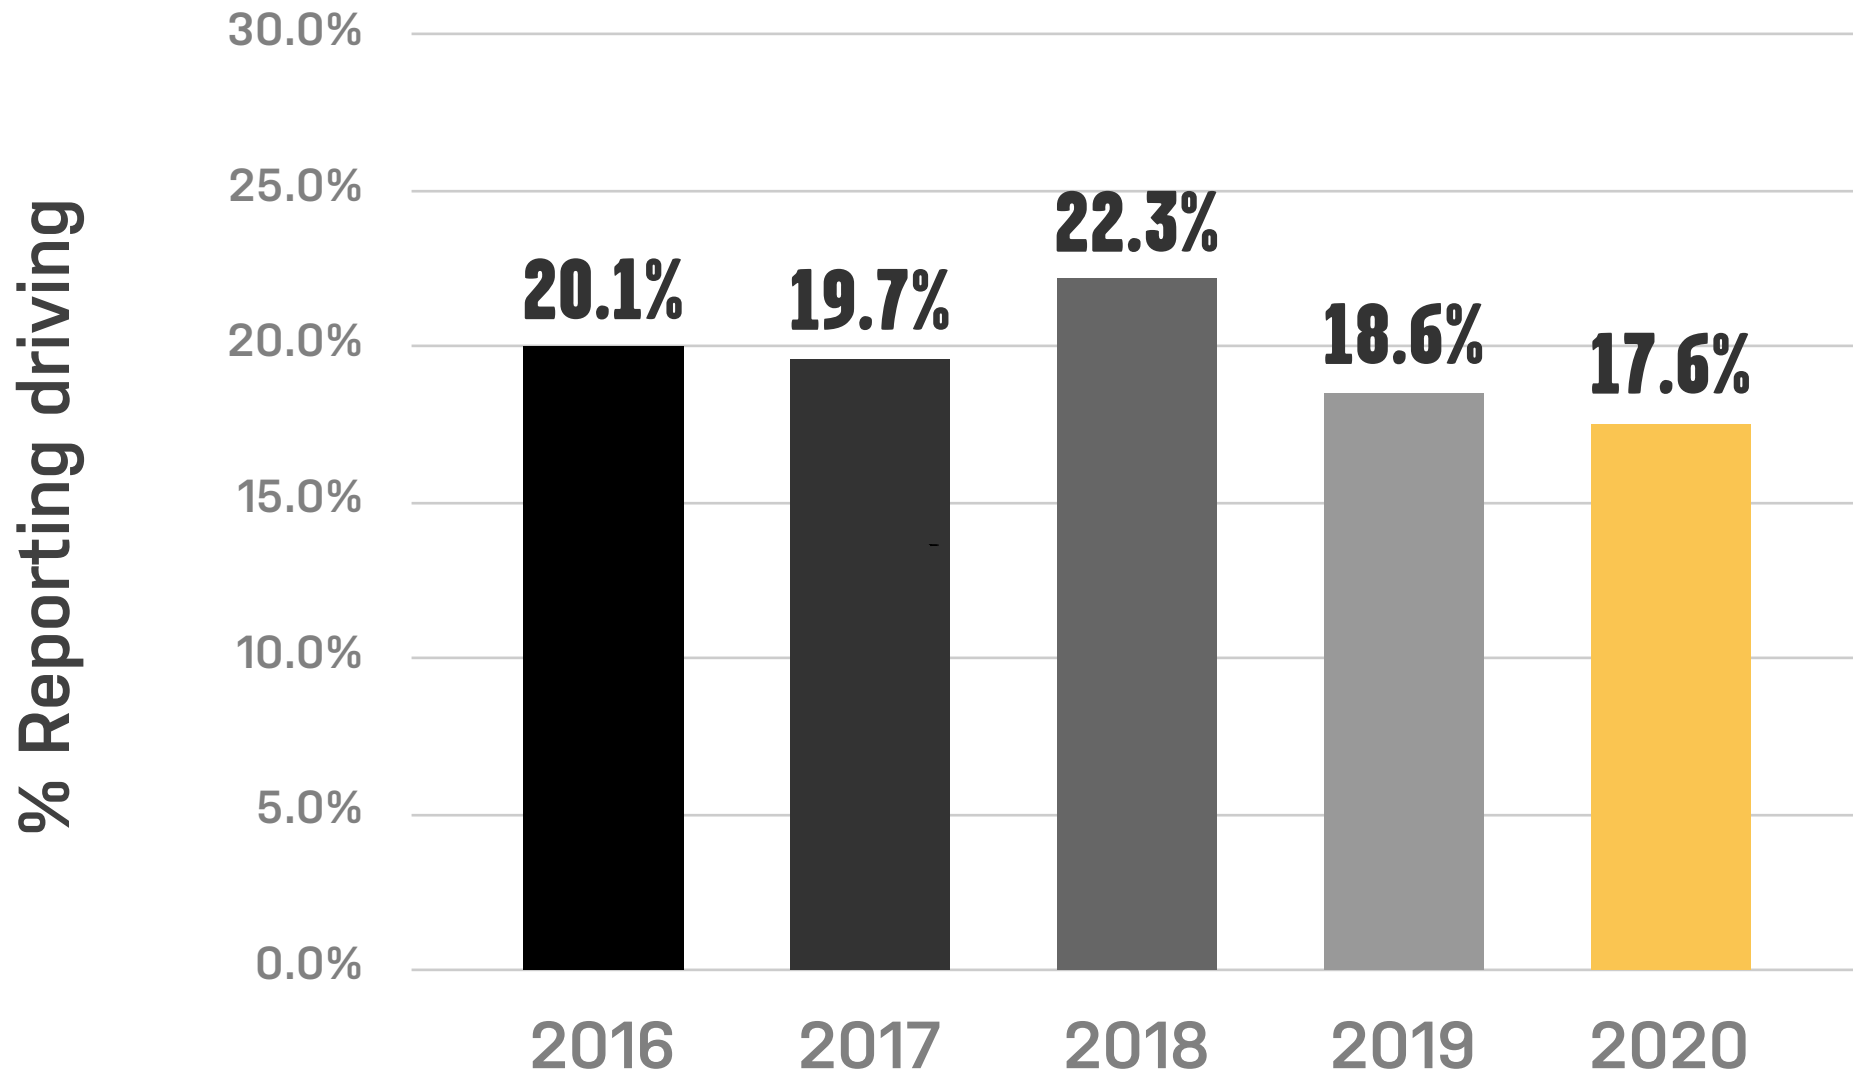

DRIVING AFTER USING CANNABIS

Cannabis consumers who reported driving within 2–3 hours of using cannabis

*Among adults that used cannabis in the past 30 days, those that drove at least once within 2–3 hours after cannabis use