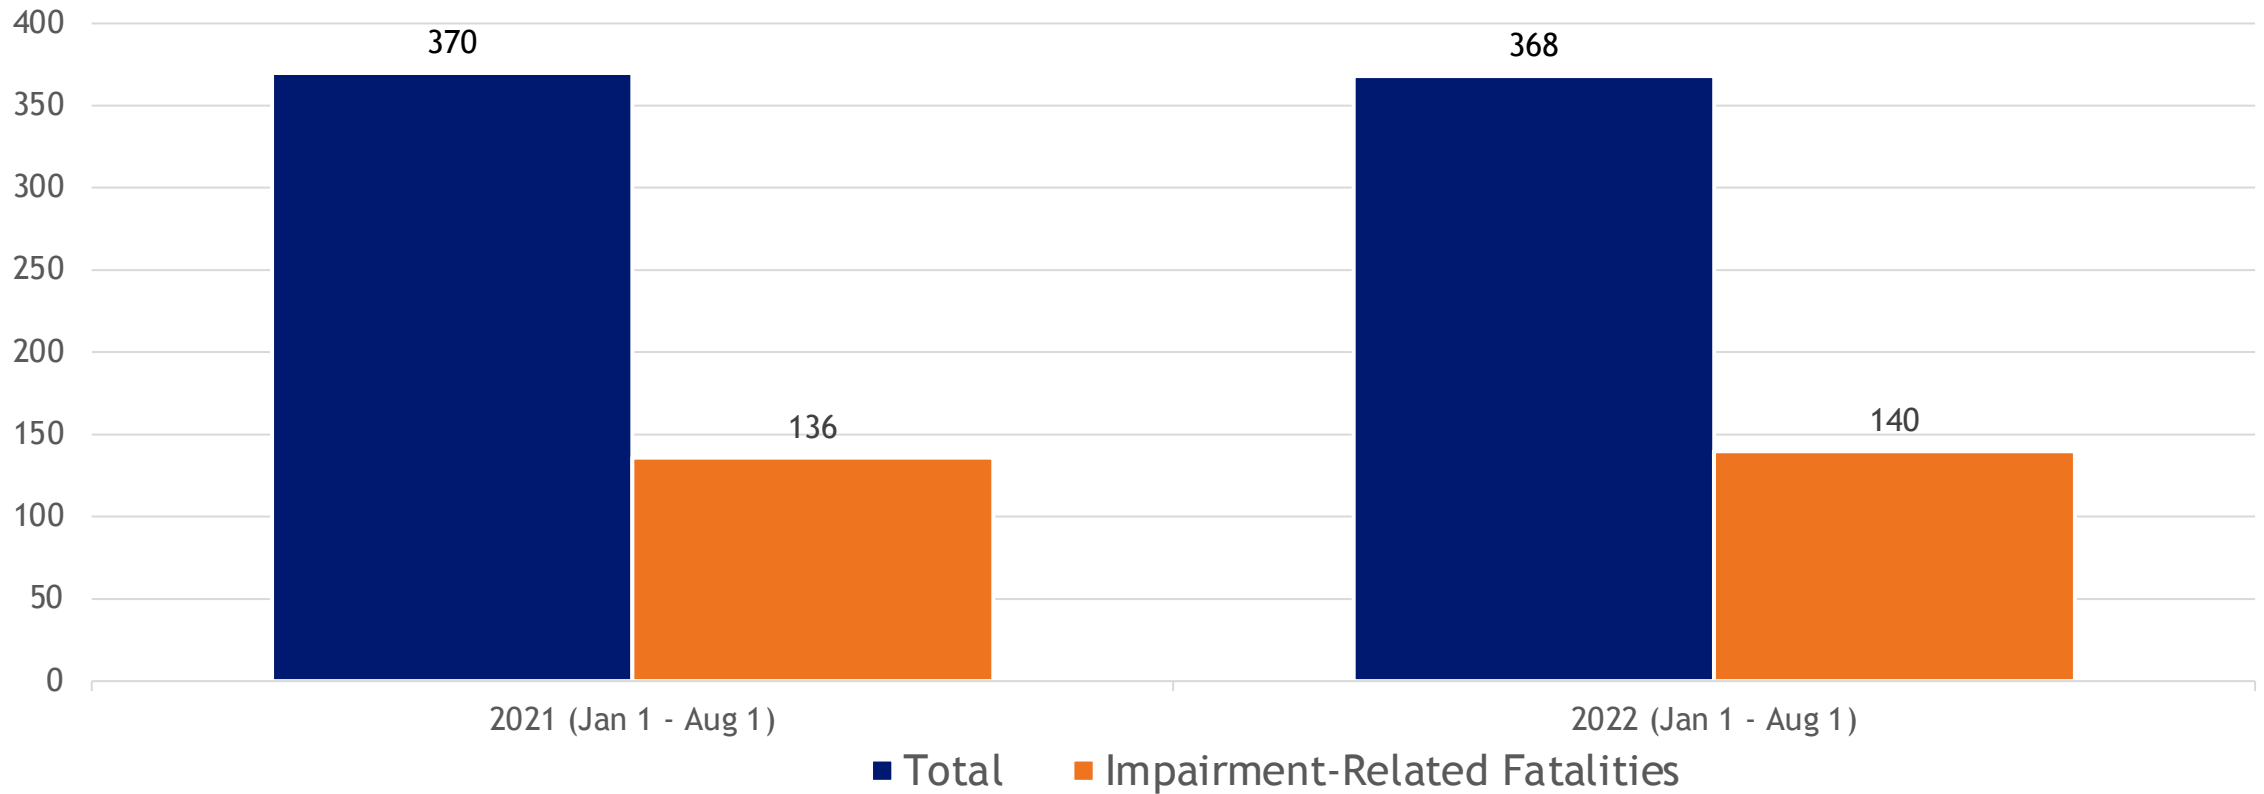

Traffic Fatalities 2021 vs. 2022

Data reported as of 8/1/2022. Source: <https://codot.gov/safety/traffic-safety/safety-programs-data/fatal-crash-data>