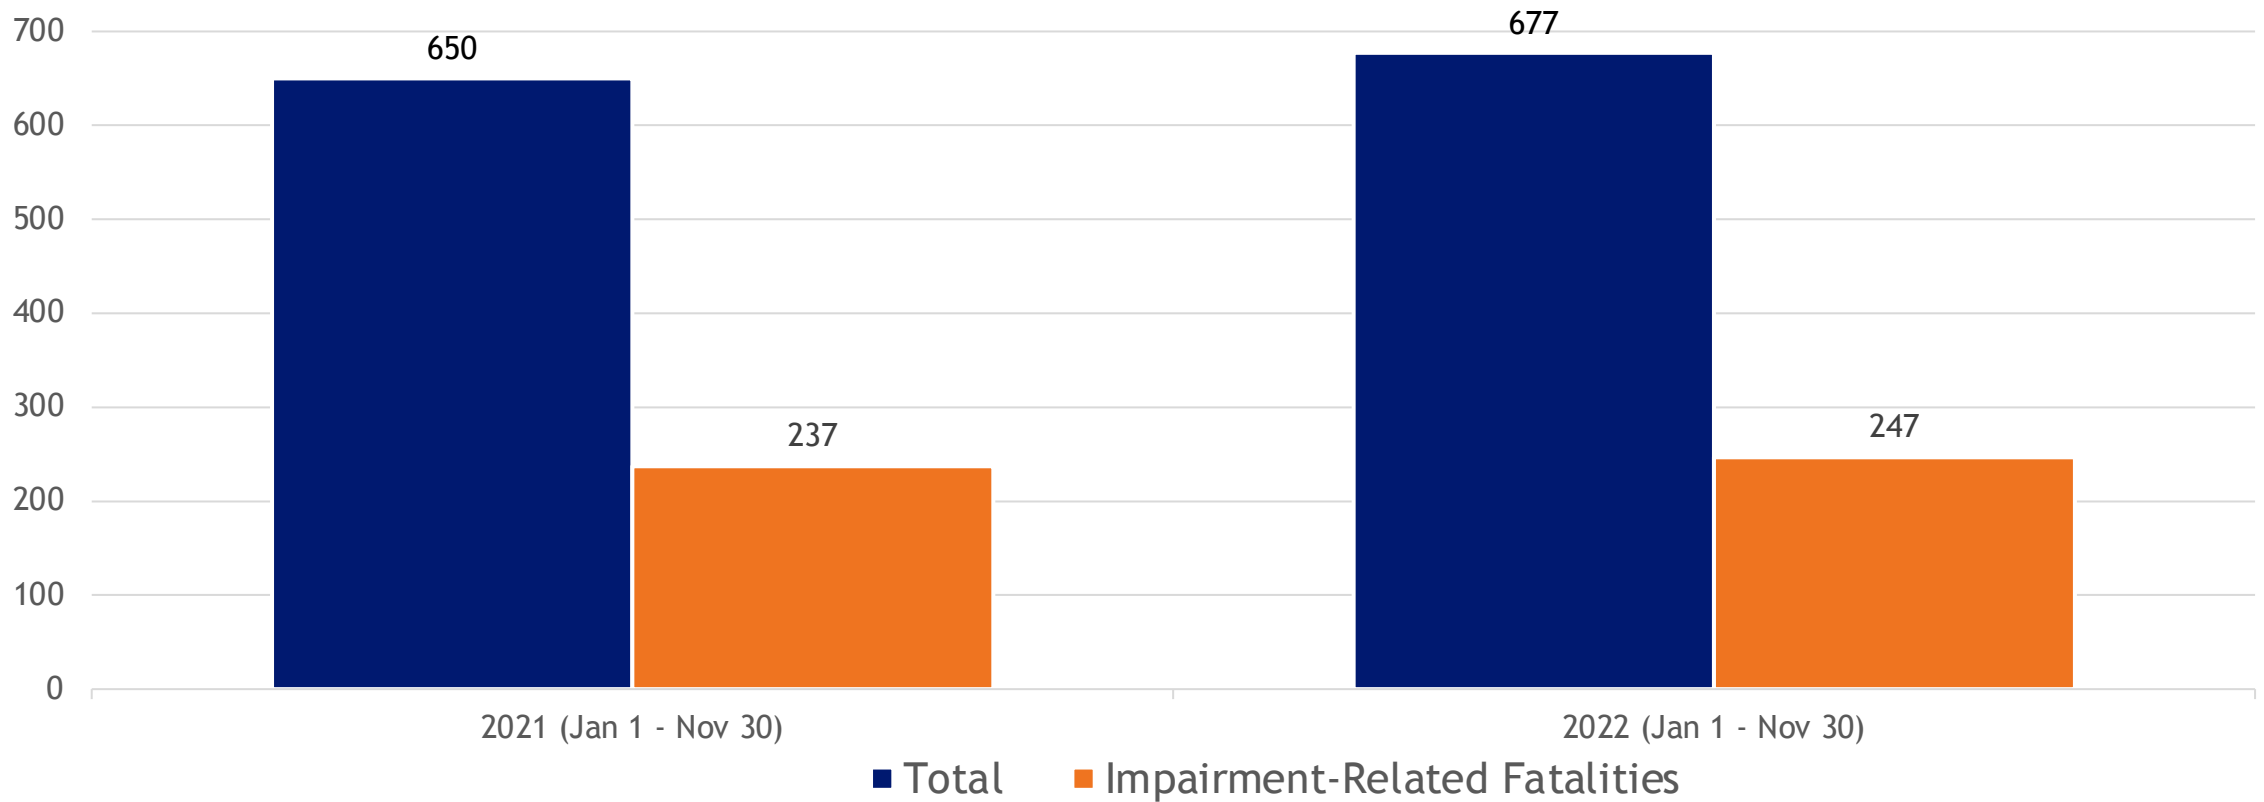

Traffic Fatalities 2021 vs. 2022

Data reported as of 12/5/22. Source: <https://codot.gov/safety/traffic-safety/safety-programs-data/fatal-crash-data>