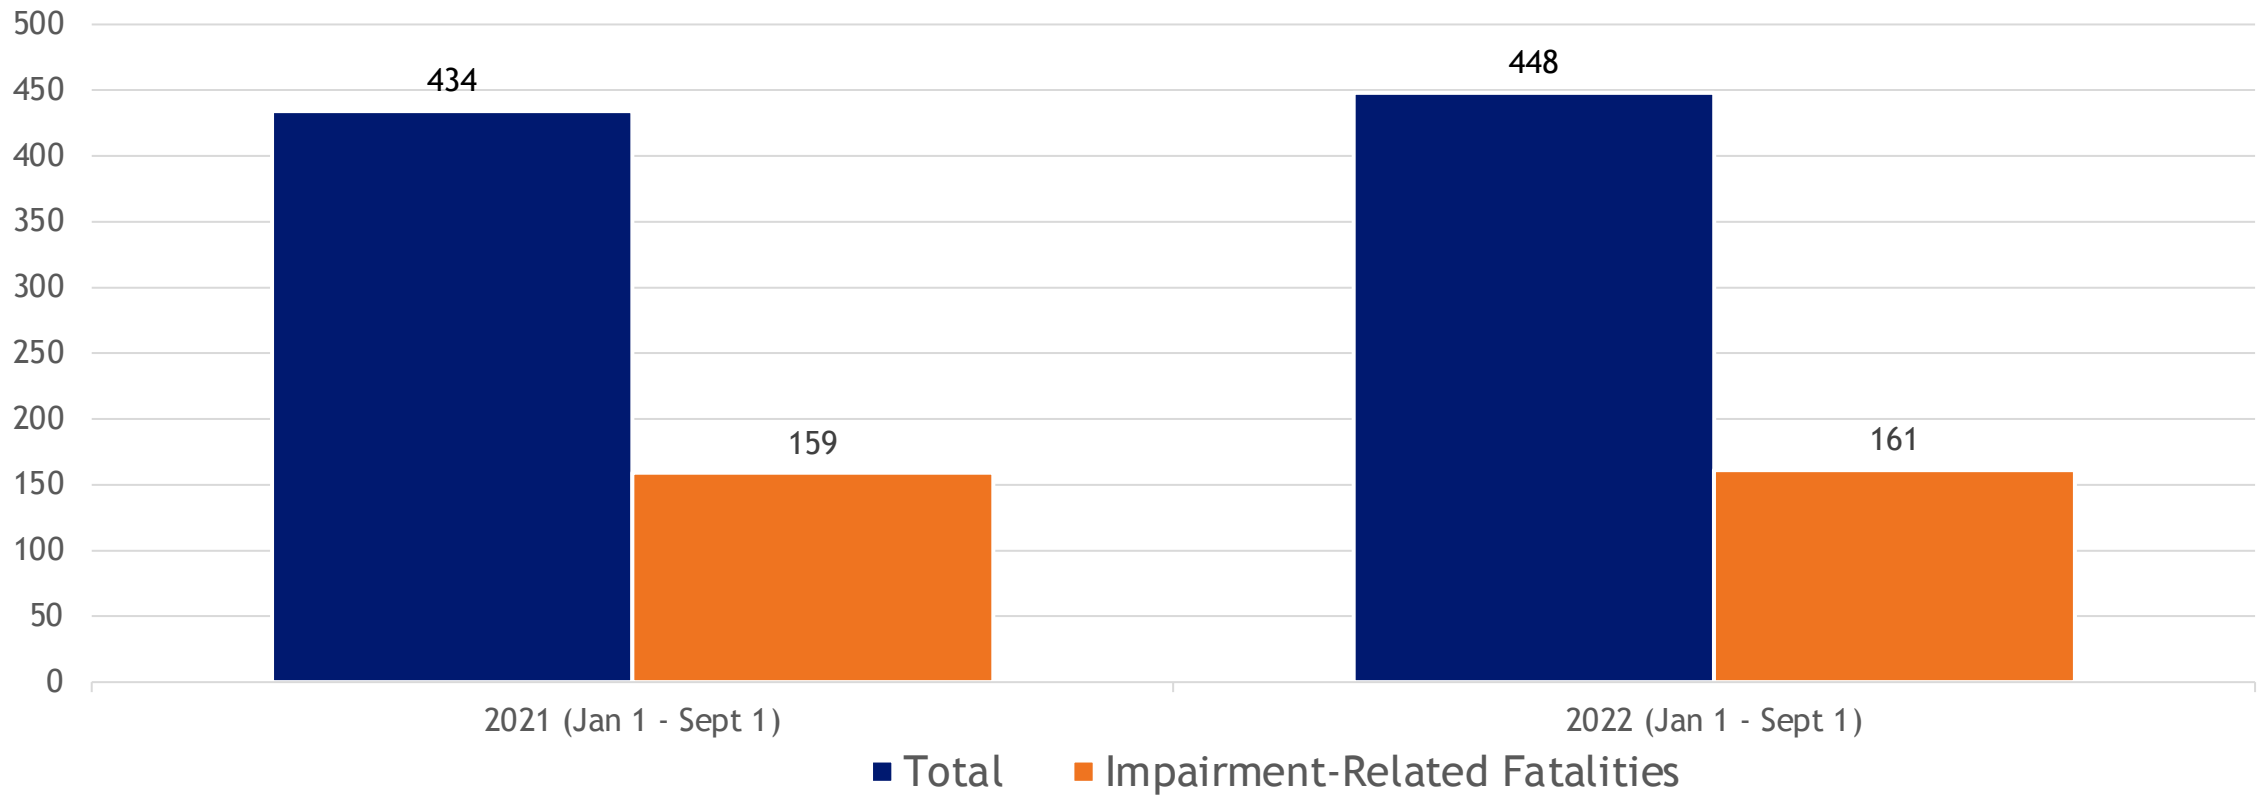

Traffic Fatalities 2021 vs. 2022

Data reported as of 8/1/2022. Source: <https://codot.gov/safety/traffic-safety/safety-programs-data/fatal-crash-data>