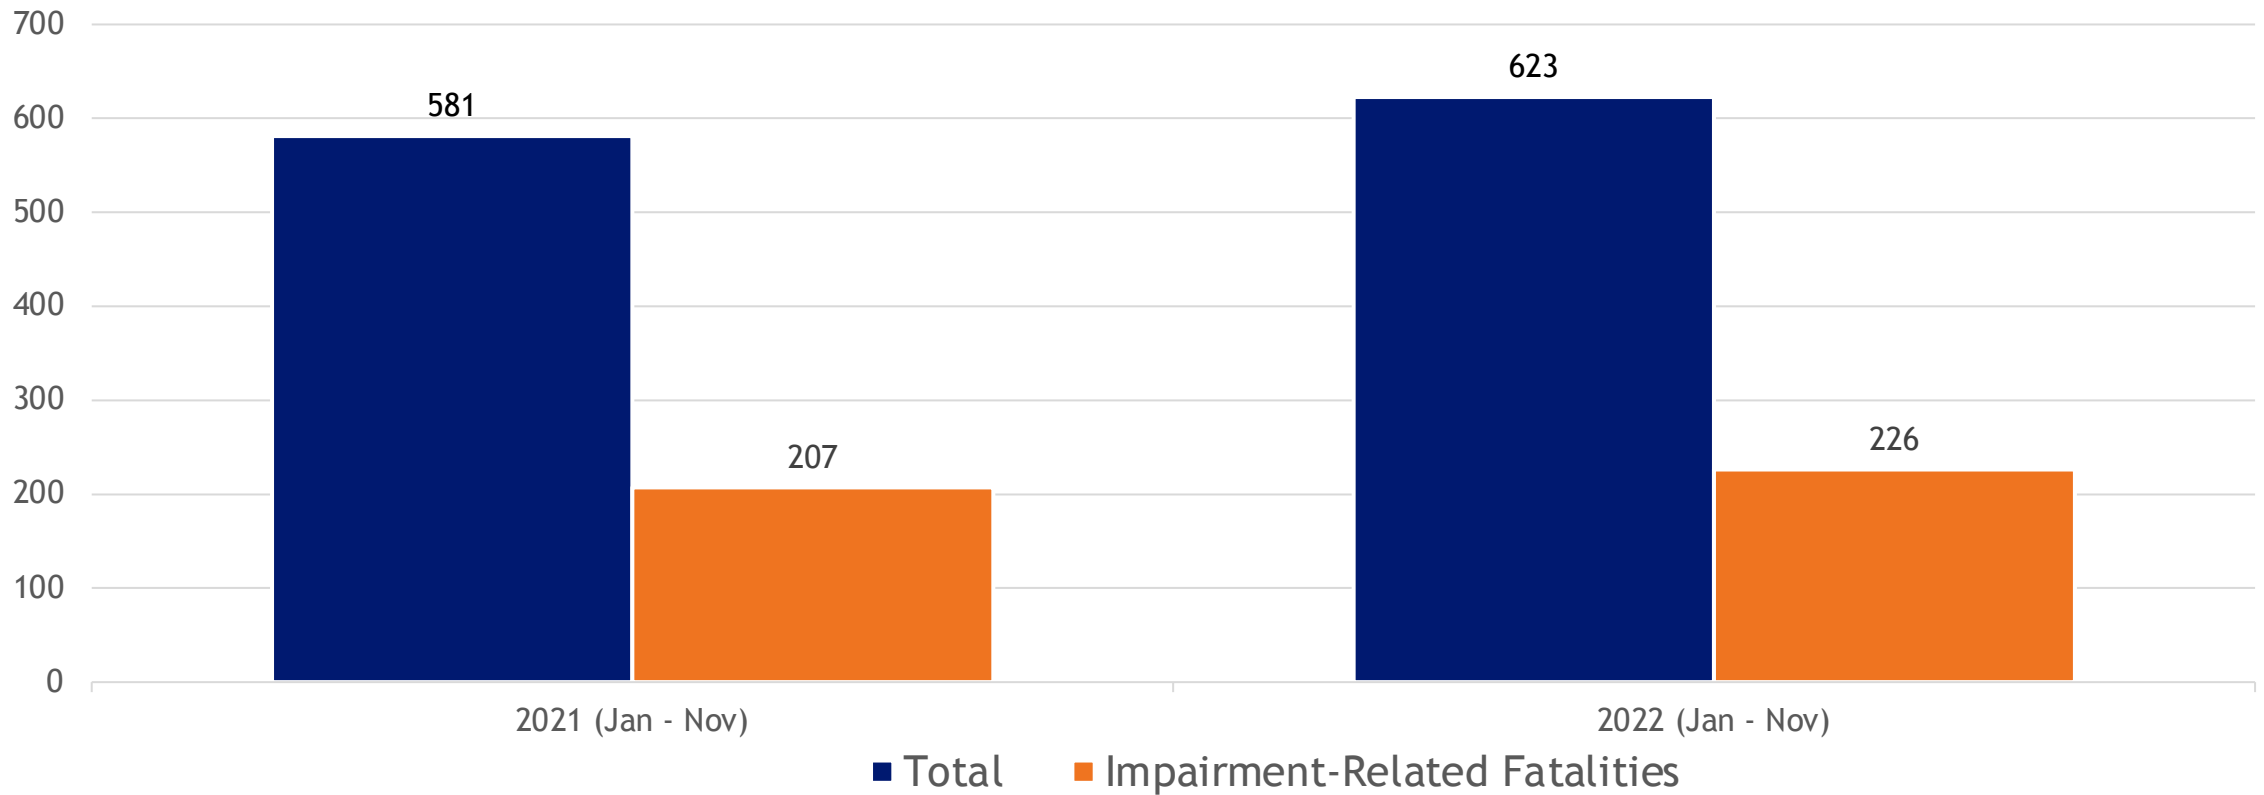

Traffic Fatalities 2021 vs. 2022

Data reported as of 11/3/22. Source: <https://codot.gov/safety/traffic-safety/safety-programs-data/fatal-crash-data>