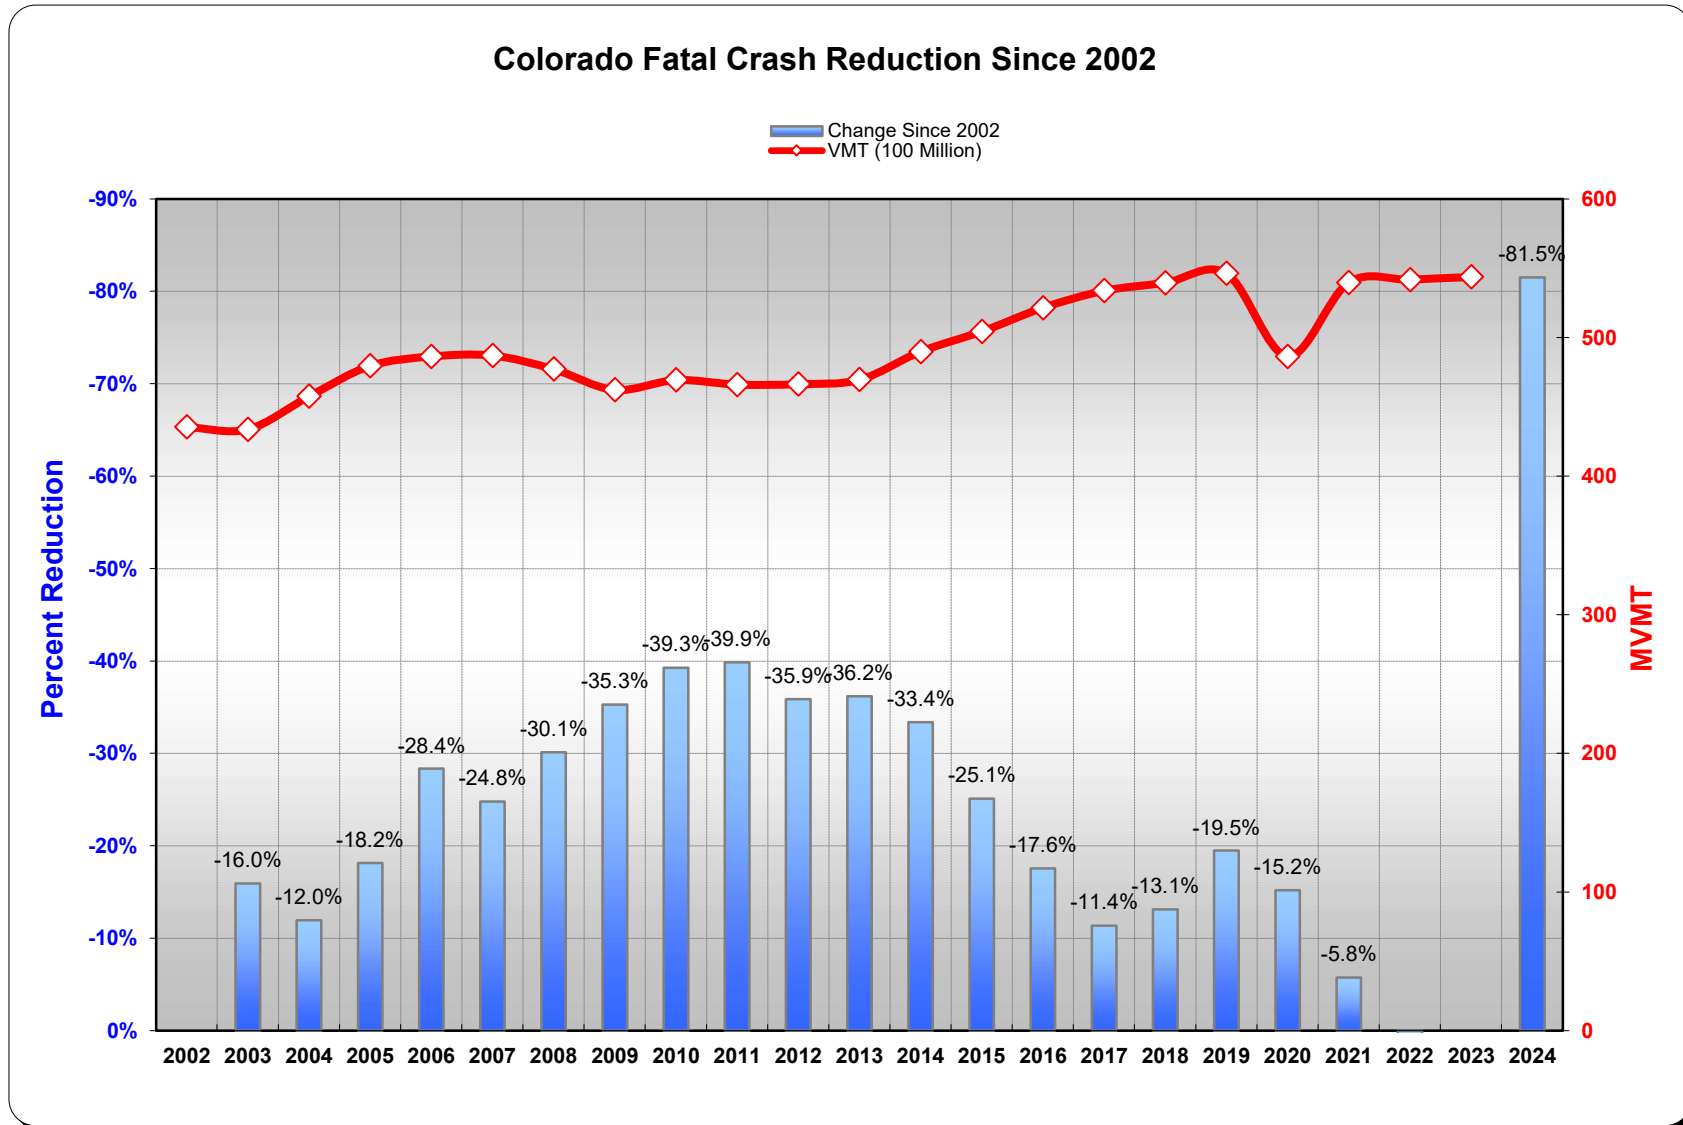

Colorado Historical Fatal Crash Trends - Updated 4/10/2024

* Note: Data is preliminary as of release of this Report
Source of Data: Colorado DOT & "As Reported" to NHTSA by FARS

Colorado Historical Fatal Crash Trends - Updated 4/10/2024

* Note: Data is preliminary as of release of this Report
Source of Data: Colorado DOT & "As Reported" to NHTSA by FARS

Colorado Historical Fatal Crash Trends - Updated 4/10/2024

* Note: Data is preliminary as of release of this Report
Source of Data: Colorado DOT & "As Reported" to NHTSA by FARS