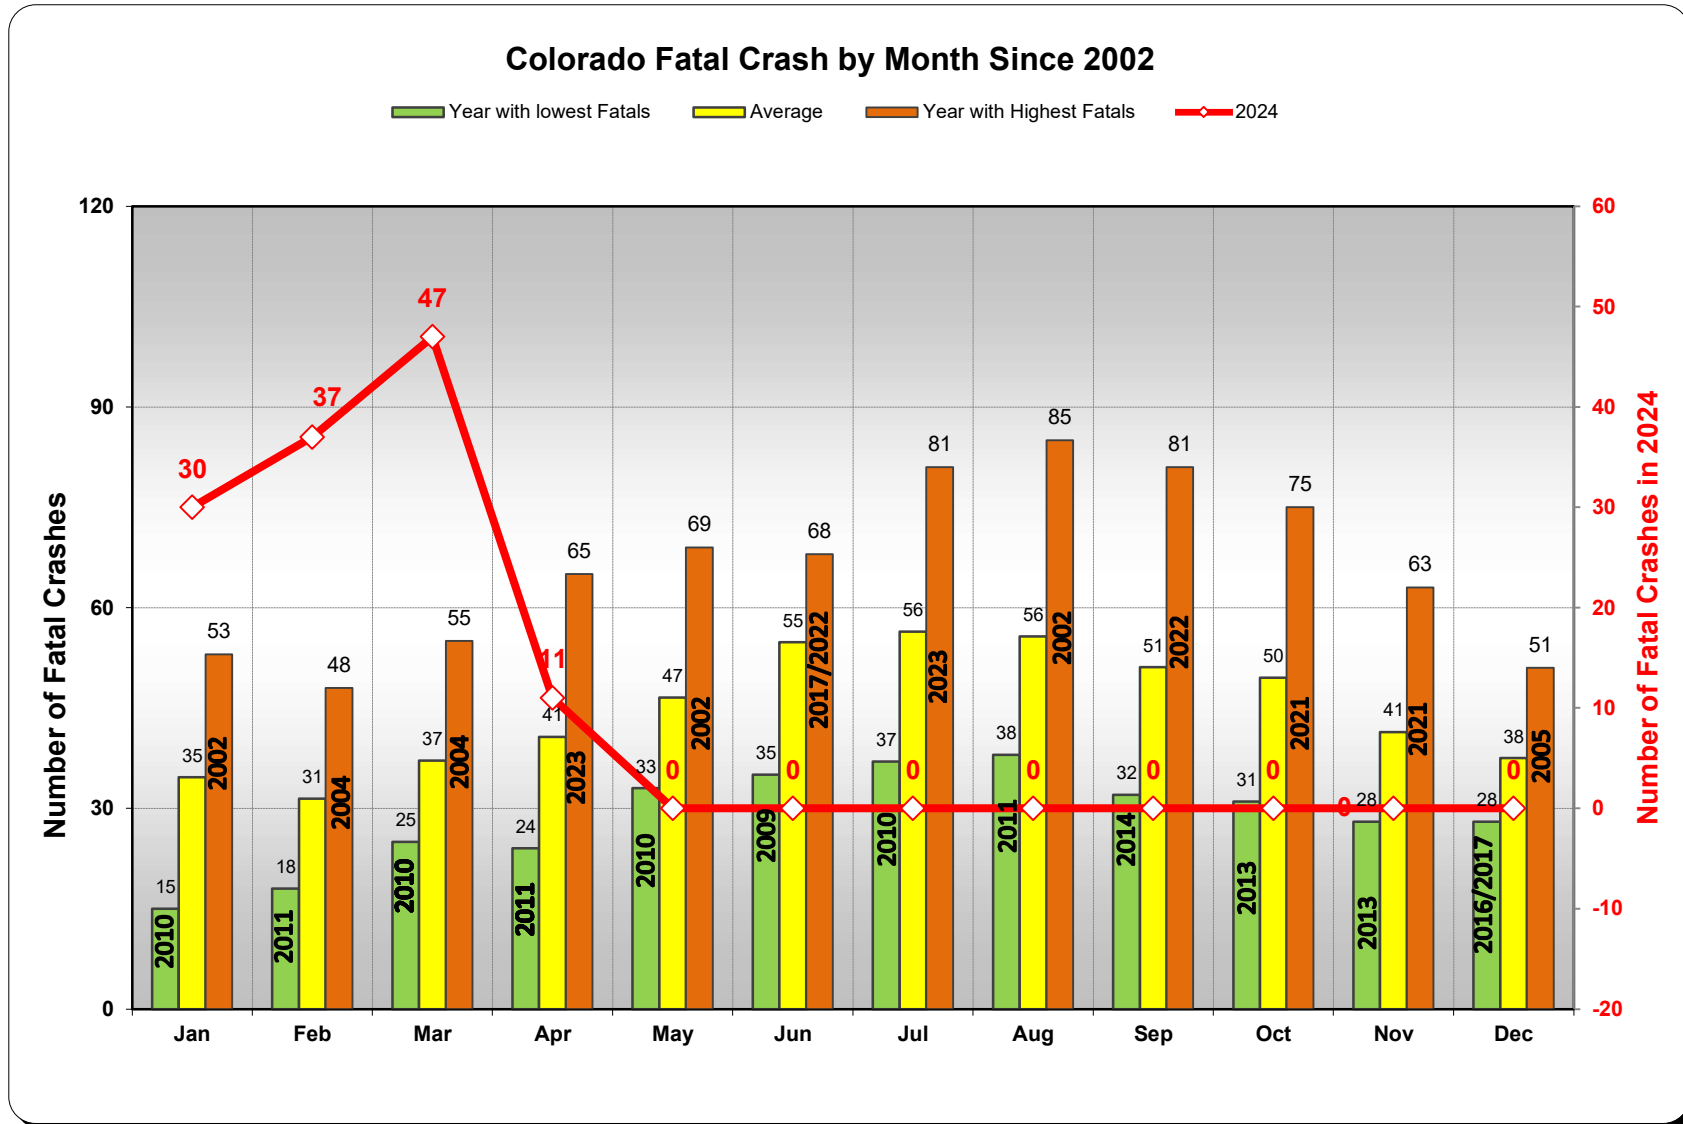

Colorado Historical Fatal Crash Trends - Updated 4/10/2024

* Note: Data is preliminary as of release of this Report
Source of Data: Colorado DOT & "As Reported" to NHTSA by FARS

Colorado Historical Fatal Crash Trends - Updated 4/10/2024

* Note: Data is preliminary as of release of this Report
Source of Data: Colorado DOT & "As Reported" to NHTSA by FARS

Colorado Historical Fatal Crash Trends - Updated 4/10/2024

* Note: Data is preliminary as of release of this Report
Source of Data: Colorado DOT & "As Reported" to NHTSA by FARS