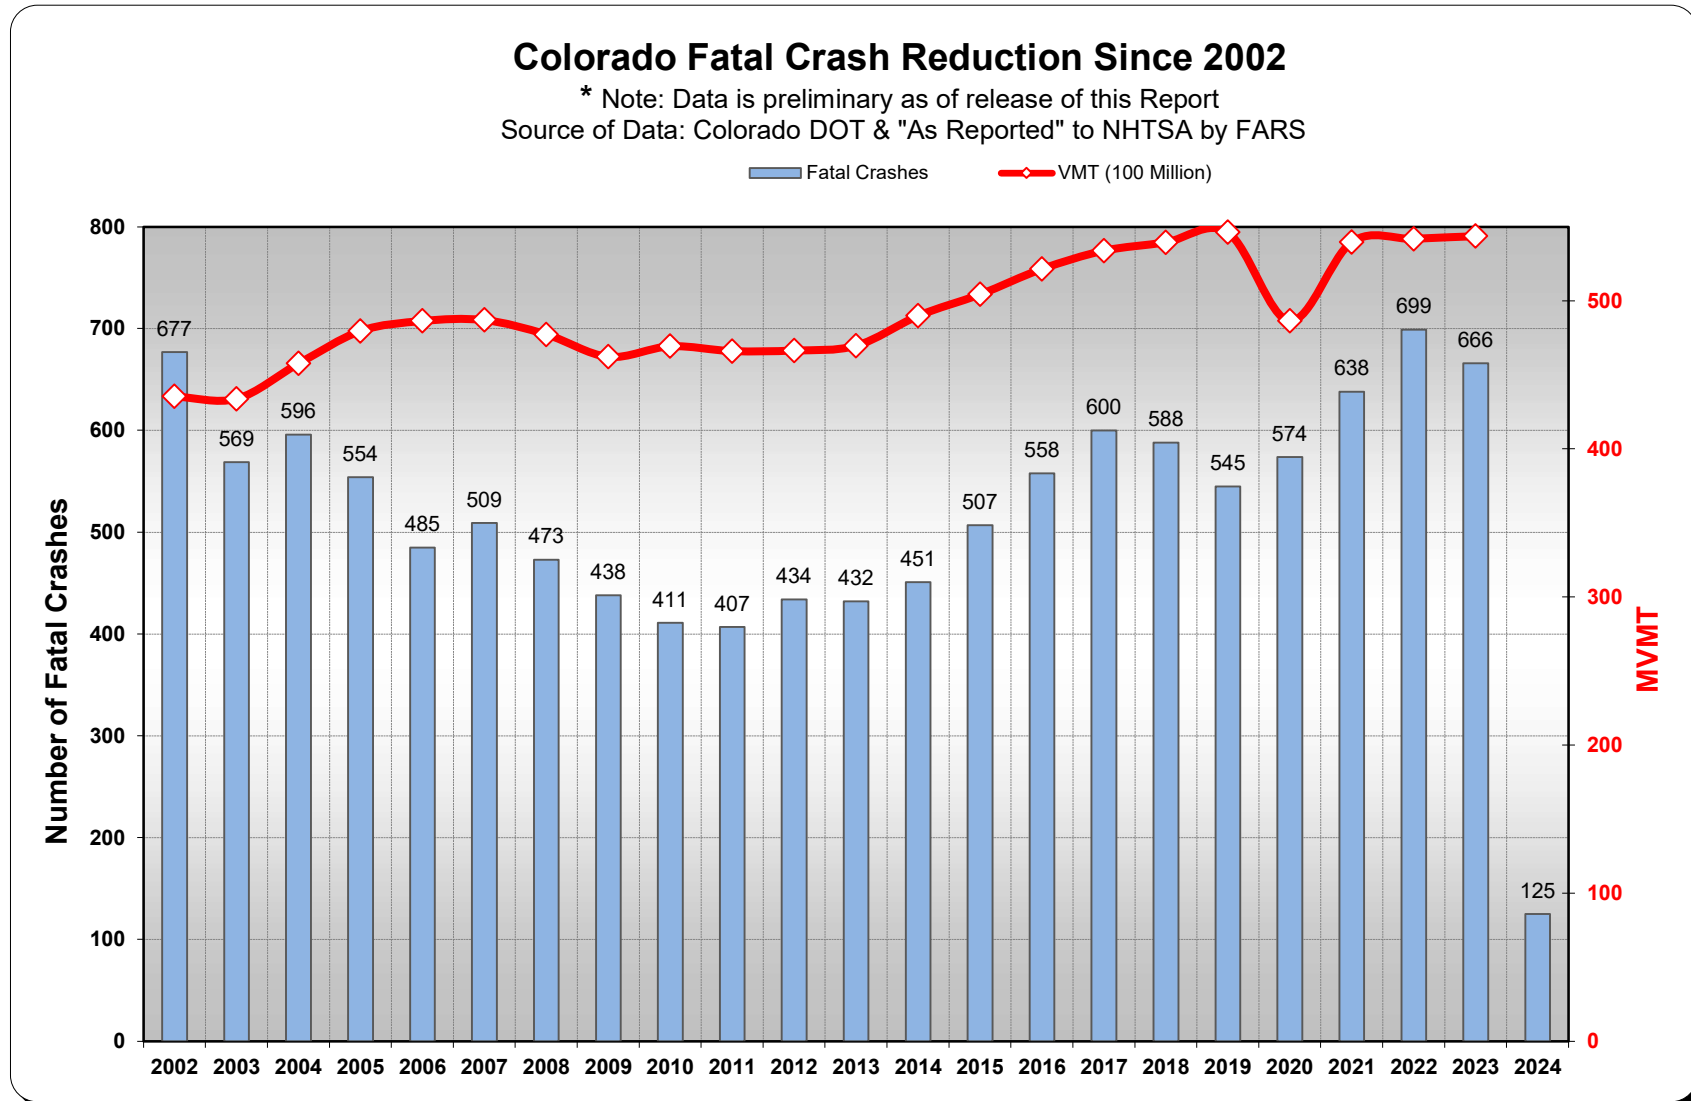

Colorado Historical Fatal Crash Trends - Updated 4/10/2024

* Note: Data is preliminary as of release of this Report
Source of Data: Colorado DOT & "As Reported" to NHTSA by FARS

Colorado Historical Fatal Crash Trends - Updated 4/10/2024

* Note: Data is preliminary as of release of this Report
Source of Data: Colorado DOT & "As Reported" to NHTSA by FARS

Colorado Historical Fatal Crash Trends - Updated 4/10/2024

* Note: Data is preliminary as of release of this Report
Source of Data: Colorado DOT & "As Reported" to NHTSA by FARS