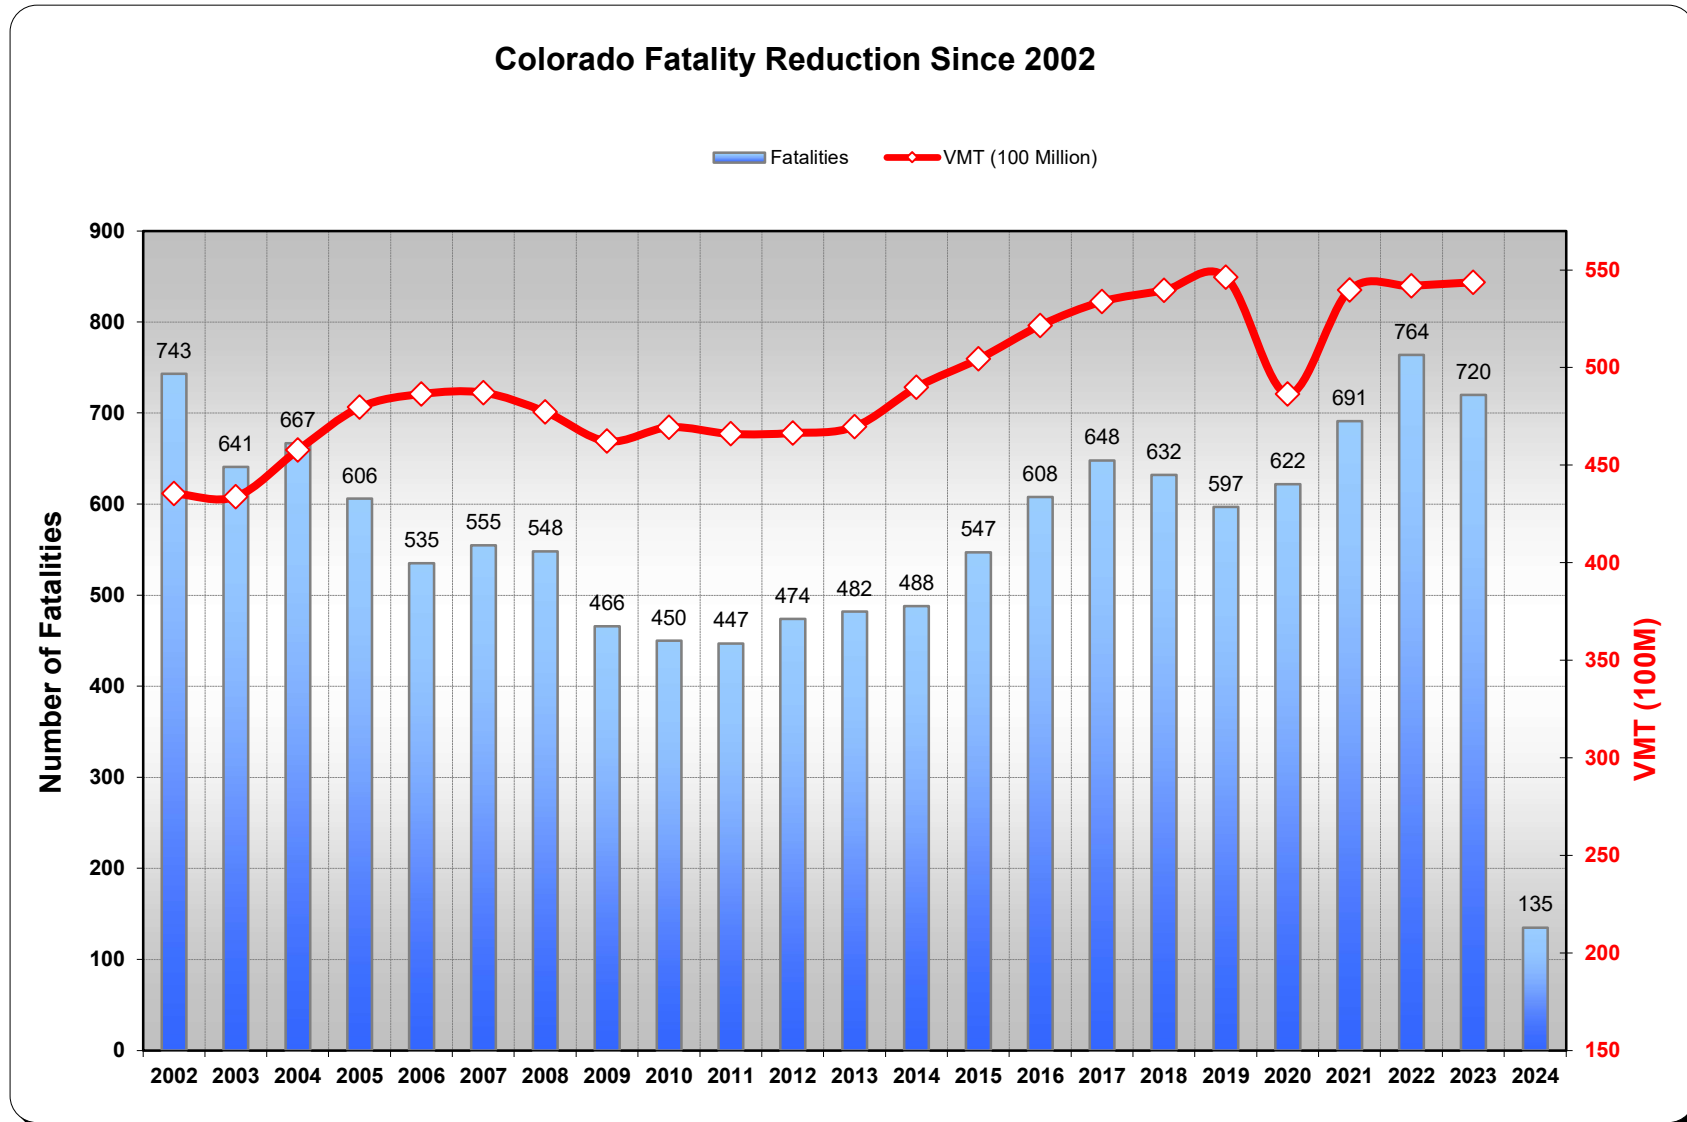

Colorado Historical Fatality Trends - Updated 4/10/2024

* Note: Data is preliminary as of release of this Report
Source of Data: Colorado DOT & "As Reported" to NHTSA by FARS

Colorado Historical Fatality Trends - Updated 4/10/2024

* Note: Data is preliminary as of release of this Report
Source of Data: Colorado DOT & "As Reported" to NHTSA by FARS

Colorado Historical Fatality Trends - Updated 4/10/2024

* Note: Data is preliminary as of release of this Report
Source of Data: Colorado DOT & "As Reported" to NHTSA by FARS