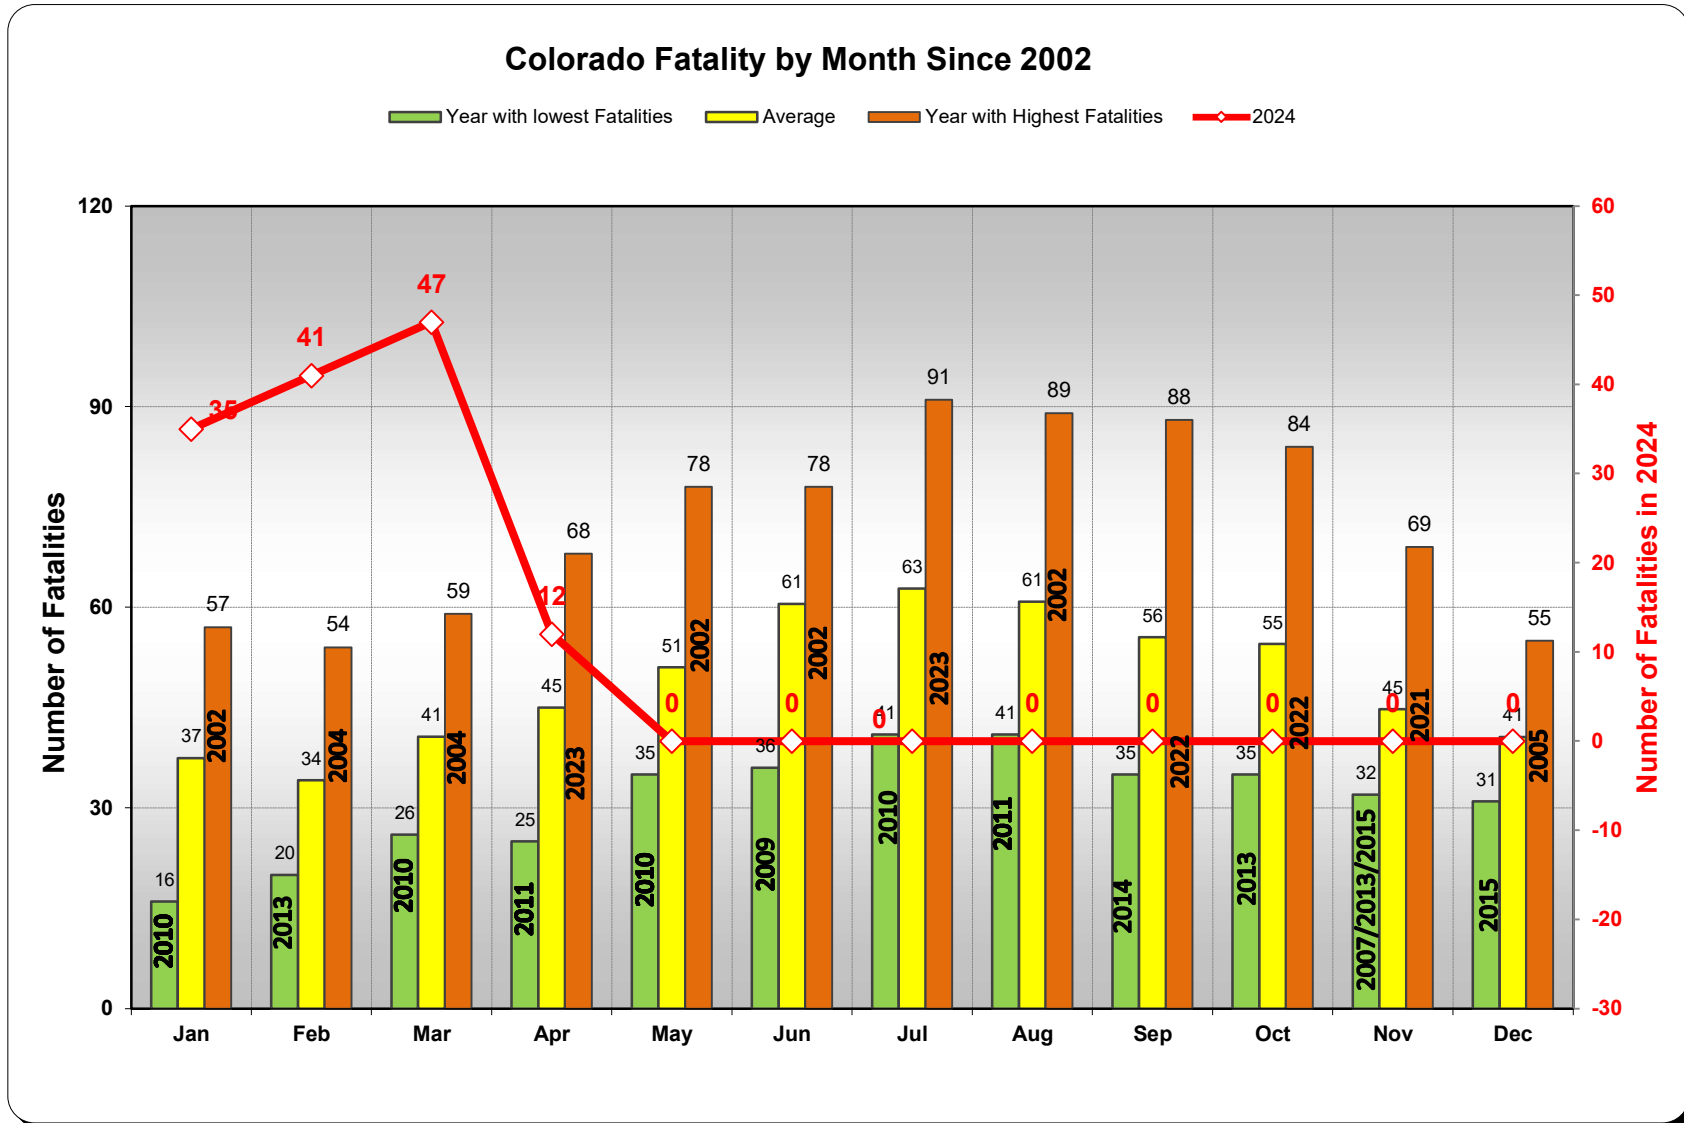

Colorado Historical Fatality Trends - Updated 4/10/2024

* Note: Data is preliminary as of release of this Report
Source of Data: Colorado DOT & "As Reported" to NHTSA by FARS

Colorado Historical Fatality Trends - Updated 4/10/2024

* Note: Data is preliminary as of release of this Report
Source of Data: Colorado DOT & "As Reported" to NHTSA by FARS

Colorado Historical Fatality Trends - Updated 4/10/2024

* Note: Data is preliminary as of release of this Report
Source of Data: Colorado DOT & "As Reported" to NHTSA by FARS