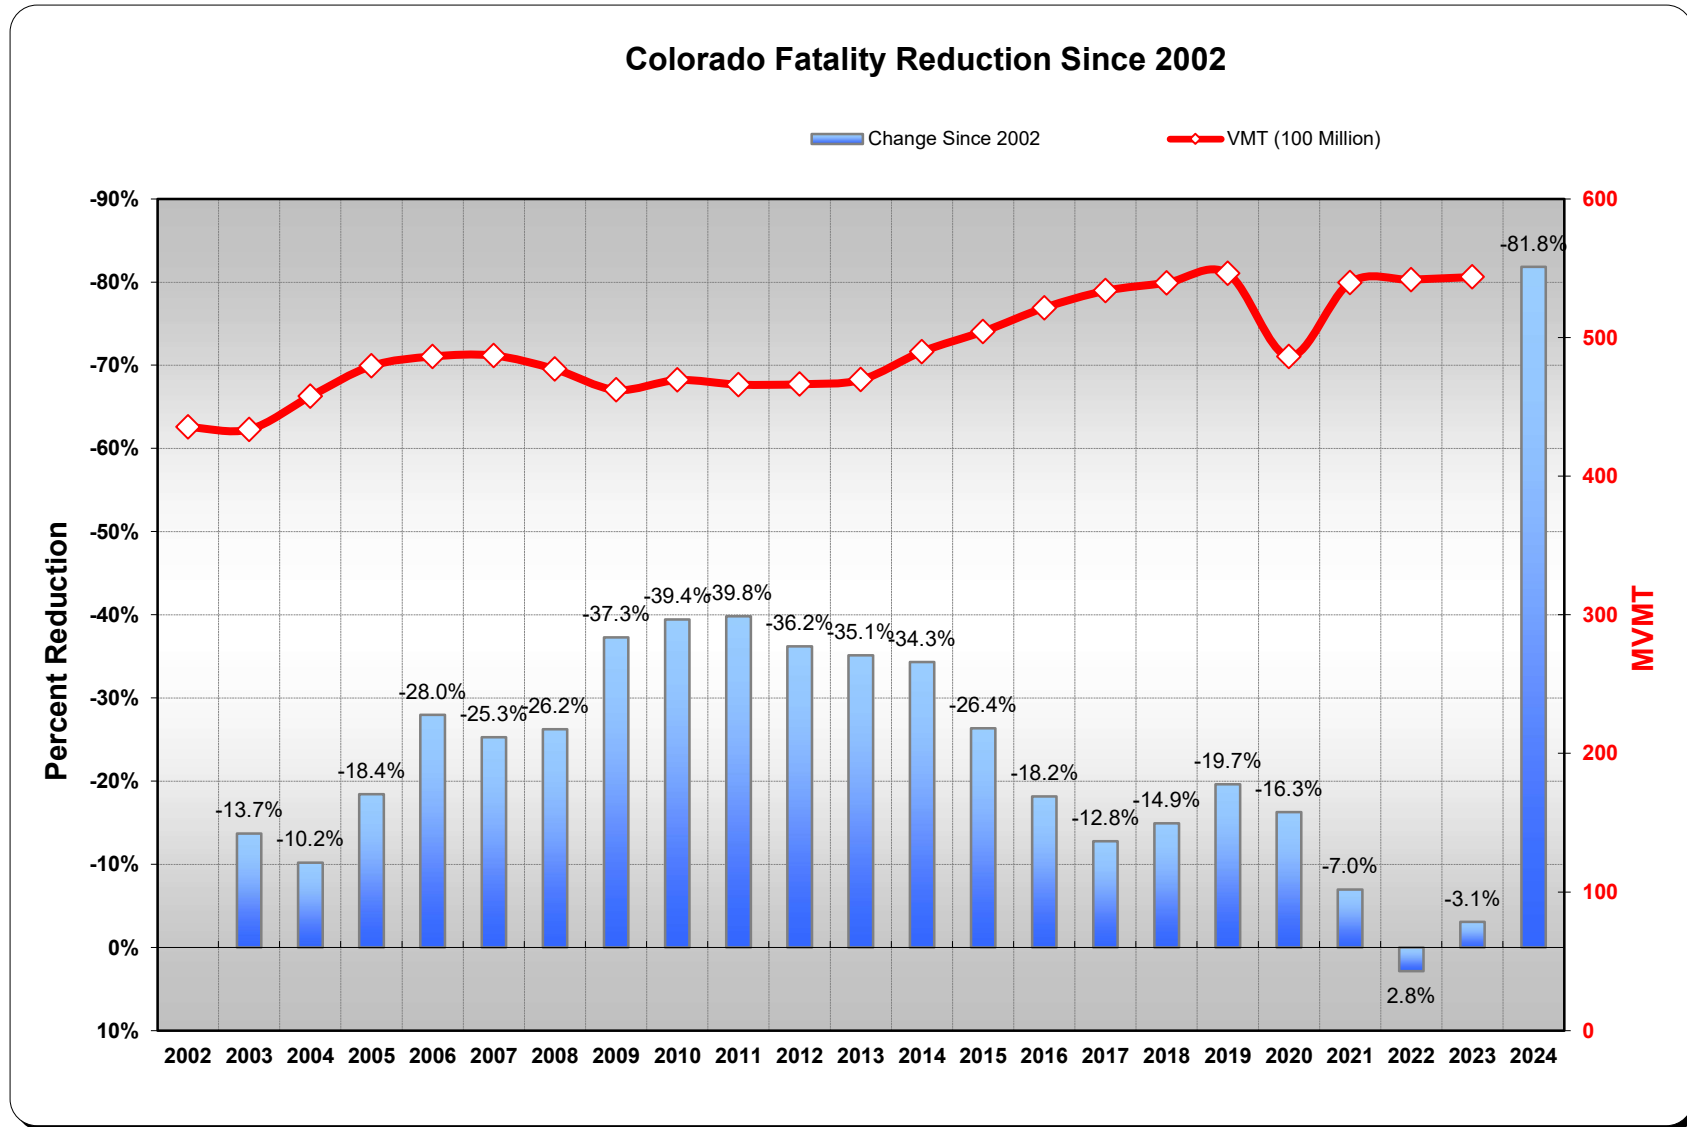

Colorado Historical Fatality Trends - Updated 4/10/2024

* Note: Data is preliminary as of release of this Report
Source of Data: Colorado DOT & "As Reported" to NHTSA by FARS

Colorado Historical Fatality Trends - Updated 4/10/2024

* Note: Data is preliminary as of release of this Report
Source of Data: Colorado DOT & "As Reported" to NHTSA by FARS

Colorado Historical Fatality Trends - Updated 4/10/2024

* Note: Data is preliminary as of release of this Report
Source of Data: Colorado DOT & "As Reported" to NHTSA by FARS