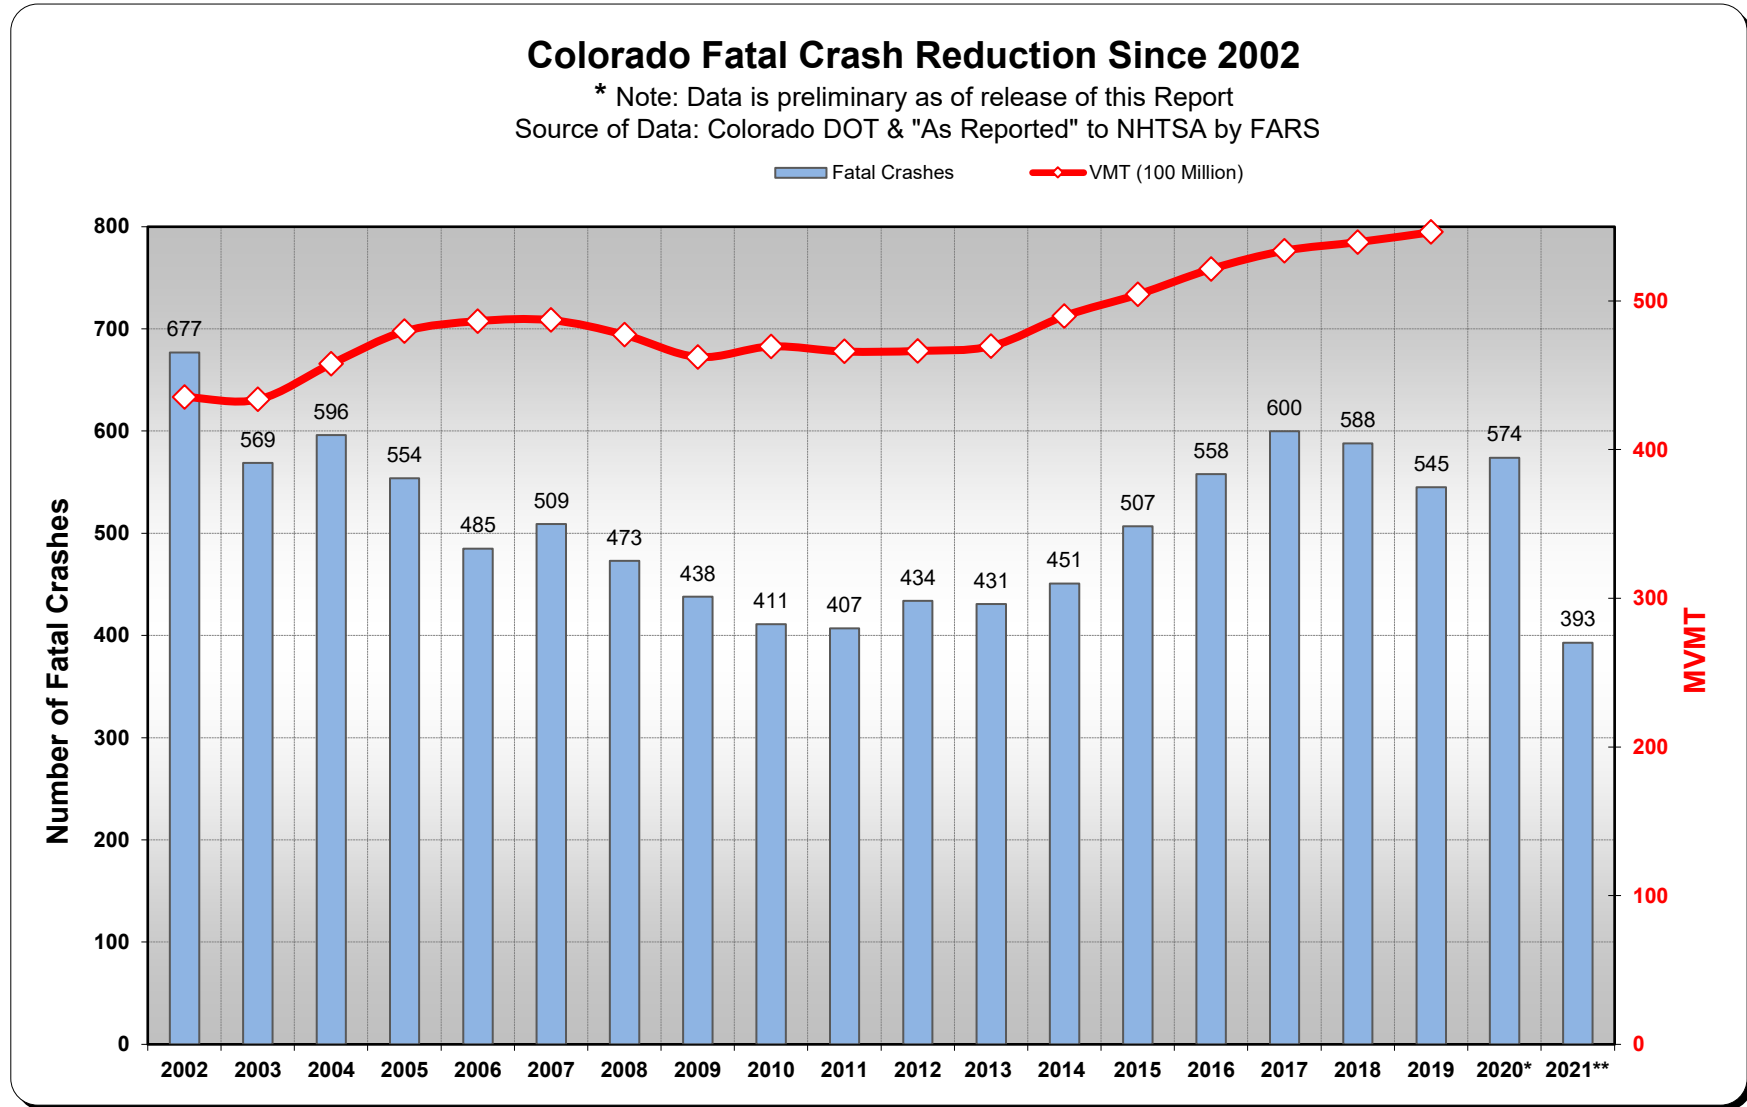

Colorado Historical Fatal Crash Trends - Updated 9/9/2021

* Note: Data is preliminary as of release of this Report
Source of Data: Colorado DOT & "As Reported" to NHTSA by FARS

Colorado Historical Fatal Crash Trends - Updated 9/9/2021

* Note: Data is preliminary as of release of this Report
Source of Data: Colorado DOT & "As Reported" to NHTSA by FARS

Colorado Historical Fatal Crash Trends - Updated 9/9/2021

* Note: Data is preliminary as of release of this Report
Source of Data: Colorado DOT & "As Reported" to NHTSA by FARS