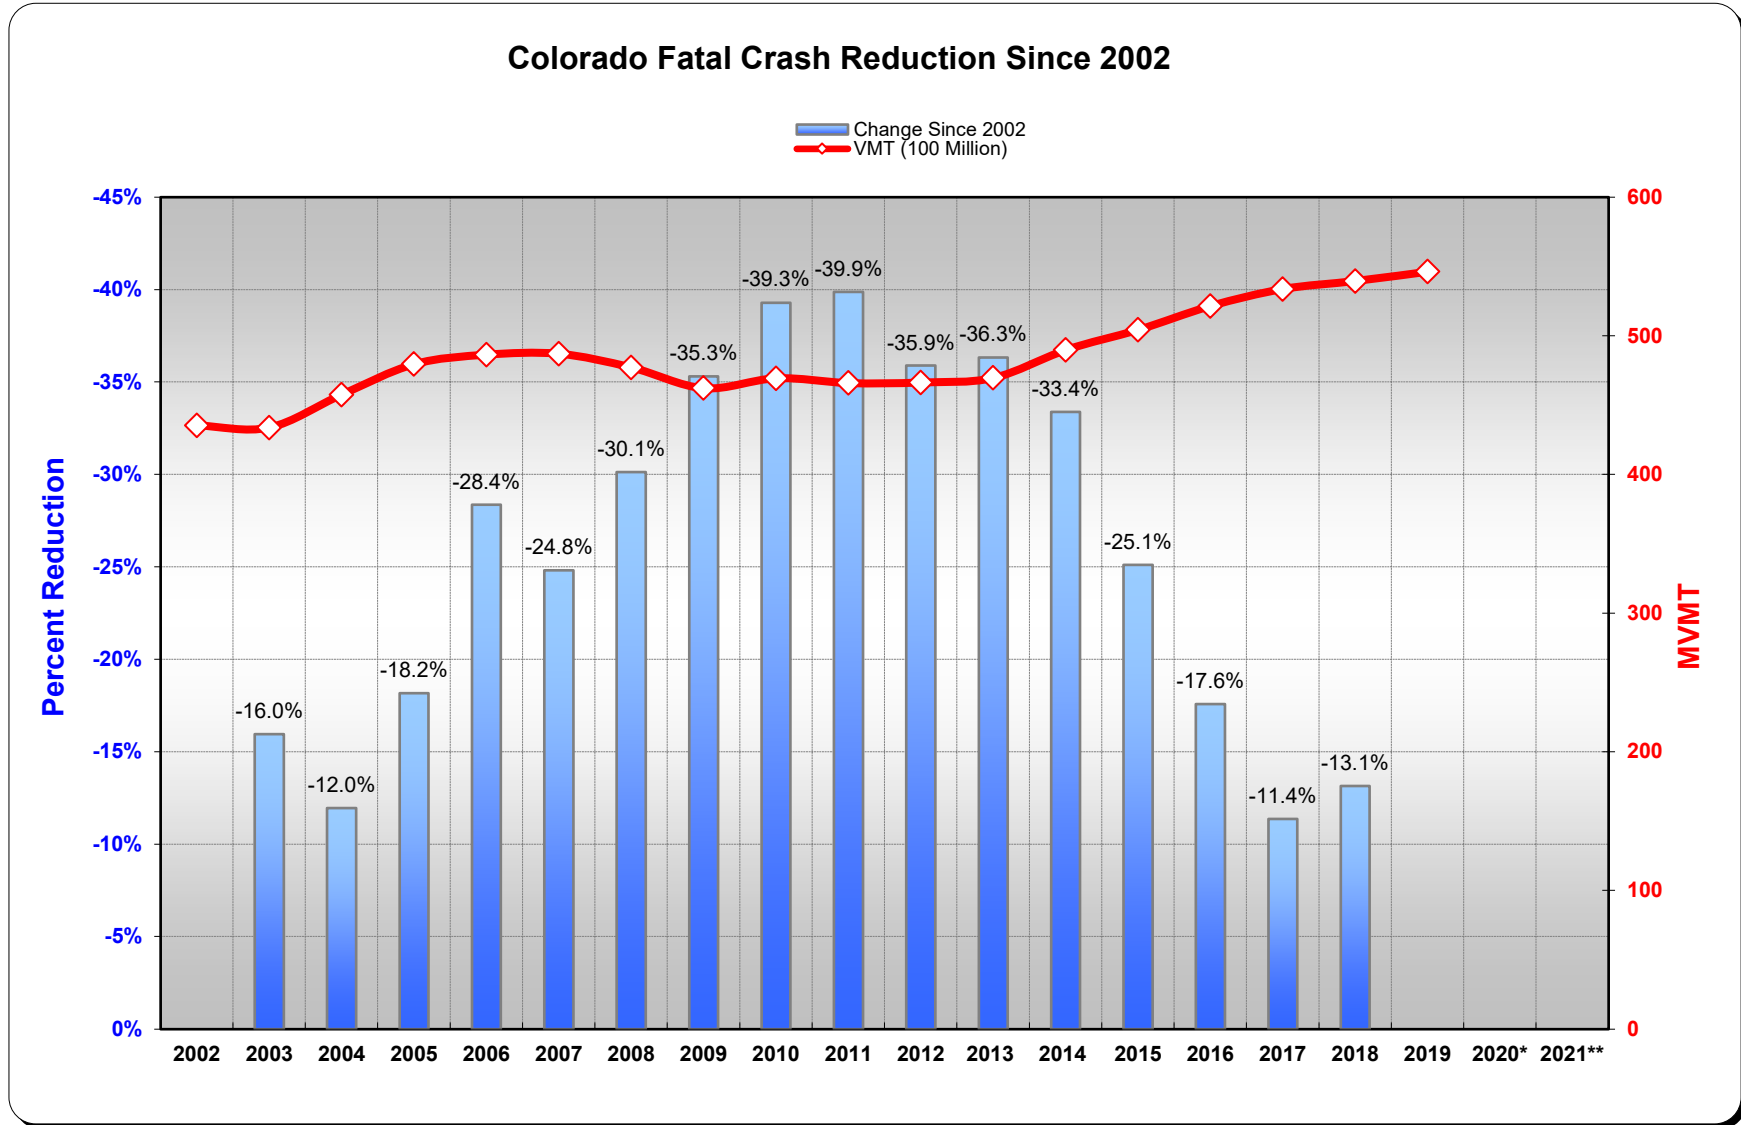

Colorado Historical Fatal Crash Trends - Updated 9/9/2021

* Note: Data is preliminary as of release of this Report
Source of Data: Colorado DOT & "As Reported" to NHTSA by FARS

Colorado Historical Fatal Crash Trends - Updated 9/9/2021

* Note: Data is preliminary as of release of this Report
Source of Data: Colorado DOT & "As Reported" to NHTSA by FARS

Colorado Historical Fatal Crash Trends - Updated 9/9/2021

* Note: Data is preliminary as of release of this Report
Source of Data: Colorado DOT & "As Reported" to NHTSA by FARS