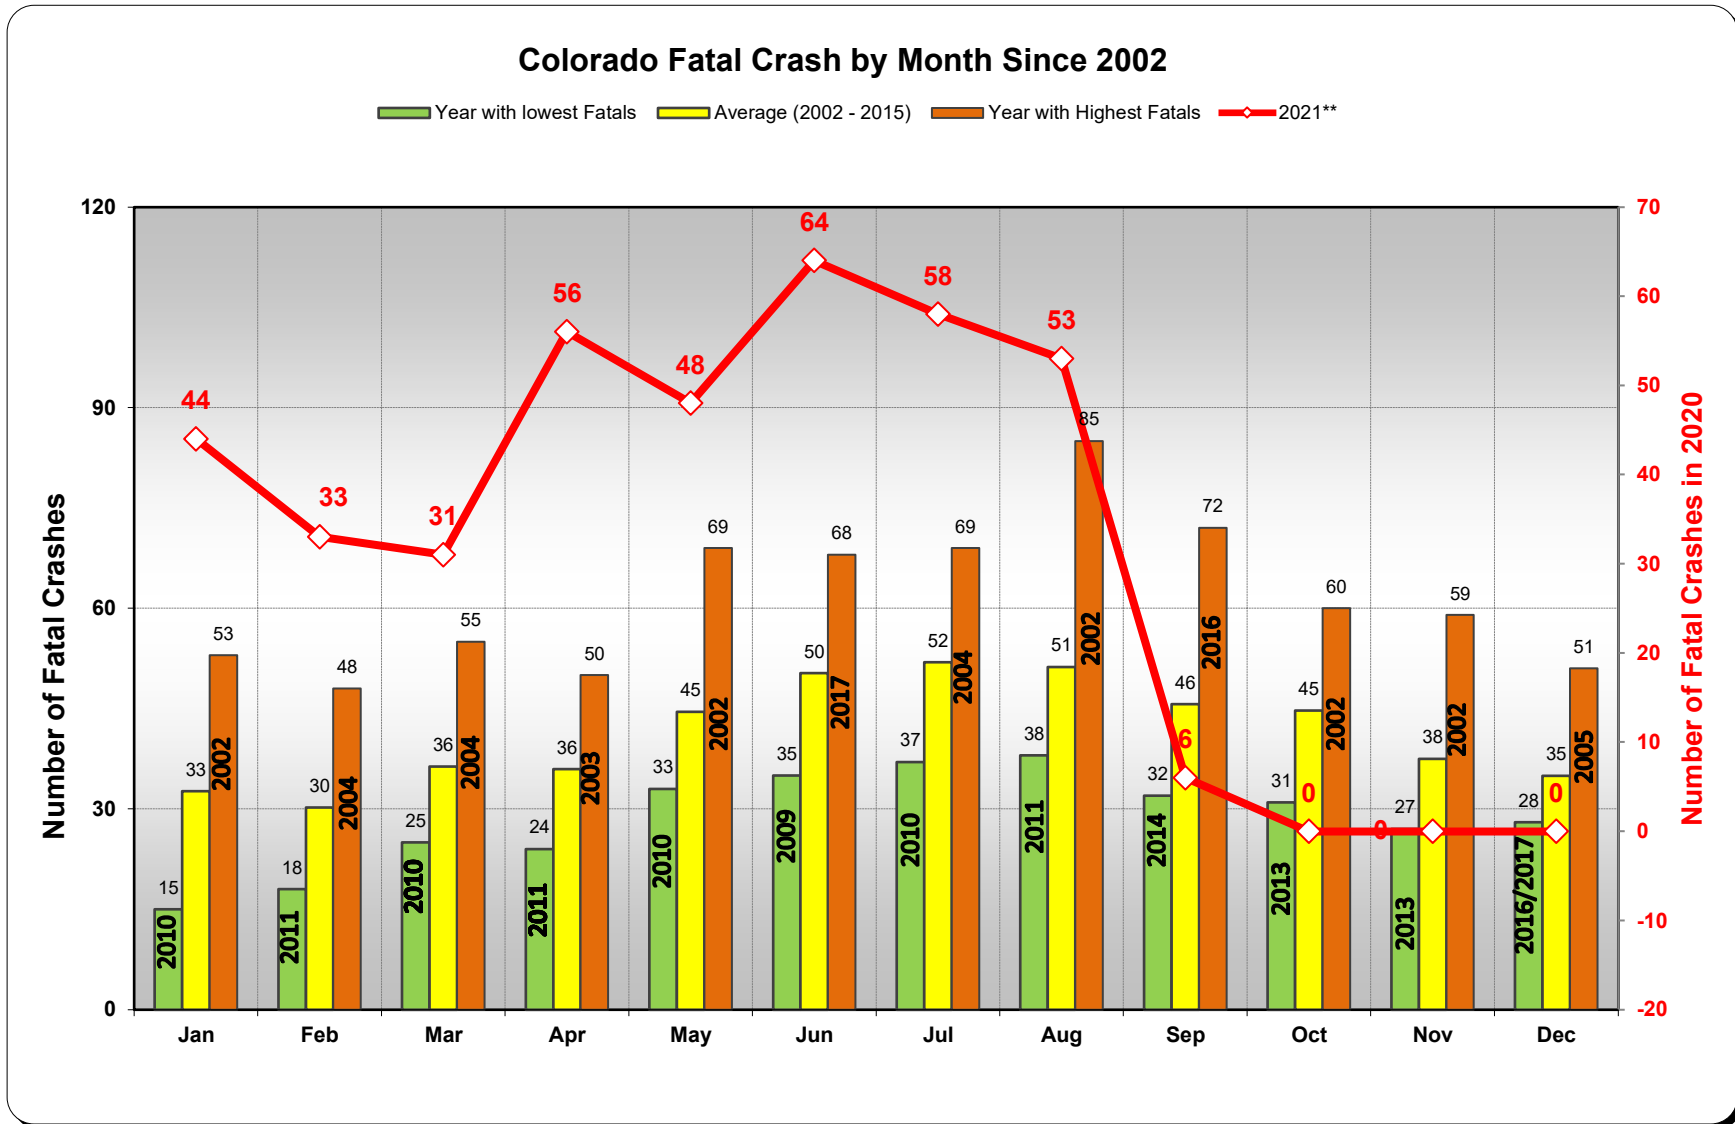

Colorado Historical Fatal Crash Trends - Updated 9/9/2021

* Note: Data is preliminary as of release of this Report
Source of Data: Colorado DOT & "As Reported" to NHTSA by FARS

Colorado Historical Fatal Crash Trends - Updated 9/9/2021

* Note: Data is preliminary as of release of this Report
Source of Data: Colorado DOT & "As Reported" to NHTSA by FARS

Colorado Historical Fatal Crash Trends - Updated 9/9/2021

* Note: Data is preliminary as of release of this Report
Source of Data: Colorado DOT & "As Reported" to NHTSA by FARS