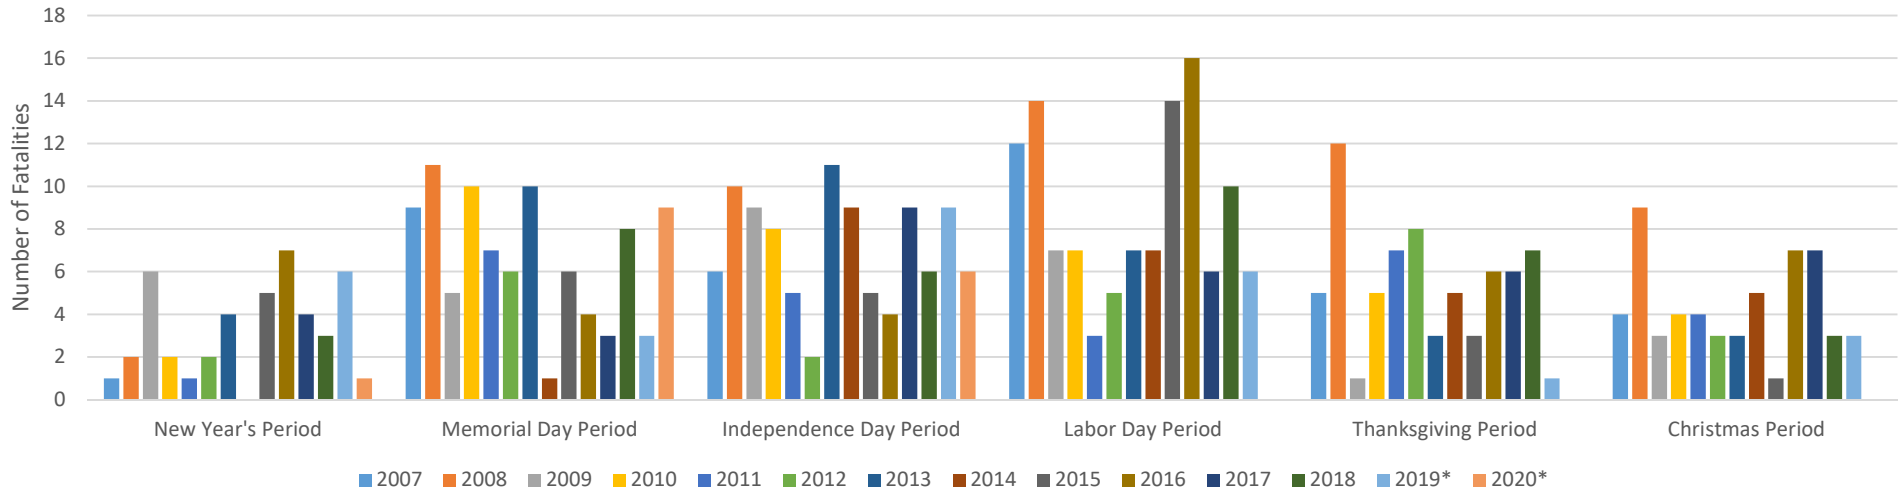

2007 - 2020 Holiday Fatalities

Year	New Year's Period	Memorial Day Period	Independence Day Period	Labor Day Period	Thanksgiving Period	Christmas Period
2007	1	9	6	12	5	4
2008	2	11	10	14	12	9
2009	6	5	9	7	1	3
2010	2	10	8	7	5	4
2011	1	7	5	3	7	4
2012	2	6	2	5	8	3
2013	4	10	11	7	3	3
2014	0	1	9	7	5	5
2015	5	6	5	14	3	1
2016	7	4	4	16	6	7
2017	4	3	9	6	6	7
2018	3	8	6	10	7	3
2019*	6	3	9	6	1	3
2020*	1	9	6			

* 2019 & 2020 Preliminary

2007 - 2020 Holiday Fatalities