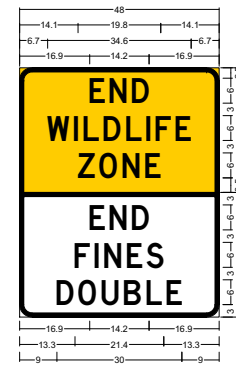

R2-1;
2.3" Radius, 0.9" Border, 0.6" Indent, Black on White;
"SPEED", E, "LIMIT", E;
"65", E;