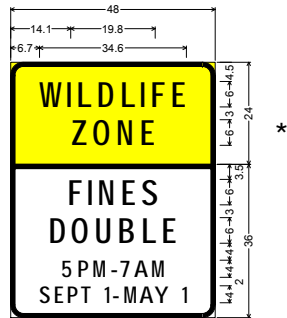

*** FLIP OR TURN AWAY**

W3-5b;
36.0" across sides 2.3" Radius, 0.9" Border, 0.6" Indent, Black on Yellow;
"NIGHT" D; "SPEED ZONE" D;
"AHEAD" D;

R2-7a;
3.0" Radius, 1.0" Border, Black on Yellow;
"WILDLIFE" D; "ZONE" D;
3.0" Radius, 1.0" Border, Black on White;
"FINES" D; "DOUBLE" D;
"5PM-7AM" D;
"SEPT 1-MAY 1" D 80% spacing;

R2-1;
2.3" Radius, 0.9" Border, 0.6" Indent, Black on White;
"SPEED" E; "LIMIT" E;
"65" E;
R2-3P;
2.3" Radius, 0.8" Border, White on Black;
"NIGHT" F 150% spacing;
"55" E;
R2-3a;
2.3" Radius, 0.8" Border, White on Black;
"5PM-7AM" D;
"SEPT 1-MAY 1" D 70% spacing;

R2-7b;
3.0" Radius, 1.0" Border, Black on Yellow;
"END" D; "WILDLIFE" D; "ZONE" D;
3.0" Radius, 1.0" Border, Black on White;
"END" D; "FINES" D; "DOUBLE" D;

R2-1;
2.3" Radius, 0.9" Border, 0.6" Indent, Black on White;
"SPEED" E; "LIMIT" E;
"65" E;