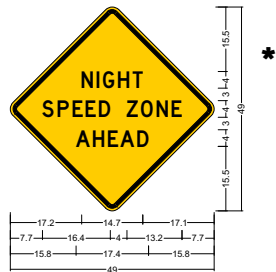

* FLIP OR TURN AWAY

W3-5b;
36.0" across sides 2.3" Radius, 0.9" Border, 0.6" Indent, Black on Yellow;
"NIGHT", D, "SPEED ZONE", D;
"AHEAD", D;