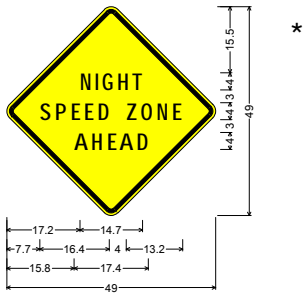

*** FLIP OR TURN AWAY**

W3-5b;
36.0" across sides 2.3" Radius, 0.9" Border, 0.6" Indent, Black on Yellow;
"NIGHT" D; "SPEED ZONE" D;
"AHEAD" D;

R2-7a;
3.0" Radius, 1.0" Border, Black on Yellow;
"WILDLIFE" D; "ZONE" D;
3.0" Radius, 1.0" Border, Black on White;
"FINES" D; "DOUBLE" D;
"5PM-7AM" D;
"SEPT 1-MAY 1" D 80% spacing;

R2-1;
2.3" Radius, 0.9" Border, 0.6" Indent, Black on White;
"SPEED" E; "LIMIT" E;
"65" E;
R2-3P;
2.3" Radius, 0.8" Border, White on Black;
"NIGHT" F 150% spacing;
"55" E;
R2-3a;
2.3" Radius, 0.8" Border, White on Black;
"5PM-7AM" D;
"SEPT 1-MAY 1" D 70% spacing;

R2-7b;
3.0" Radius, 1.0" Border, Black on Yellow;
"END" D; "WILDLIFE" D; "ZONE" D;
3.0" Radius, 1.0" Border, Black on White;
"END" D; "FINES" D; "DOUBLE" D;

R2-1;
2.3" Radius, 0.9" Border, 0.6" Indent, Black on White;
"SPEED" E; "LIMIT" E;
"65" E;