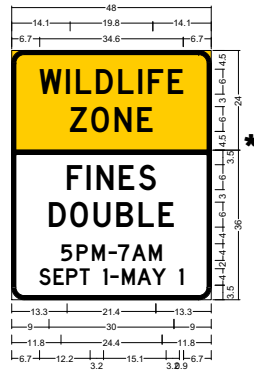

R2-1;
2.3" Radius, 0.9" Border, 0.6" Indent, Black on White;
"SPEED", E, "LIMIT", E;
"65", E;
R2-3P;
2.3" Radius, 0.8" Border, White on Black;
"NIGHT", F 150% spacing;
"55", E;
R2-3a;
2.3" Radius, 0.8" Border, White on Black;
"5PM-7AM", D;
"SEPT 1-MAY 1", D 70% spacing;