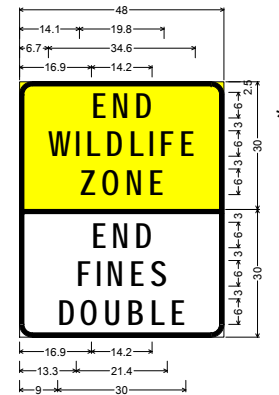

*** FLIP OR TURN AWAY**

W3-5b;
36.0" across sides 2.3" Radius, 0.9" Border, 0.6" Indent, Black on Yellow;
"NIGHT" D; "SPEED ZONE" D;
"AHEAD" D;

R2-7a;
3.0" Radius, 1.0" Border, Black on Yellow;
"WILDLIFE" D; "ZONE" D;
3.0" Radius, 1.0" Border, Black on White;
"FINES" D; "DOUBLE" D;
"5PM-7AM" D;
"SEPT 1-MAY 1" D 80% spacing;

R2-1;
2.3" Radius, 0.9" Border, 0.6" Indent, Black on White;
"SPEED" E; "LIMIT" E;
"65" E;
R2-3P;
2.3" Radius, 0.8" Border, White on Black;
"NIGHT" F 150% spacing;
"55" E;
R2-3a;
2.3" Radius, 0.8" Border, White on Black;
"5PM-7AM" D;
"SEPT 1-MAY 1" D 70% spacing;

R2-7b;
3.0" Radius, 1.0" Border, Black on Yellow;
"END" D; "WILDLIFE" D; "ZONE" D;
3.0" Radius, 1.0" Border, Black on White;
"END" D; "FINES" D; "DOUBLE" D;

R2-1;
2.3" Radius, 0.9" Border, 0.6" Indent, Black on White;
"SPEED" E; "LIMIT" E;
"65" E;