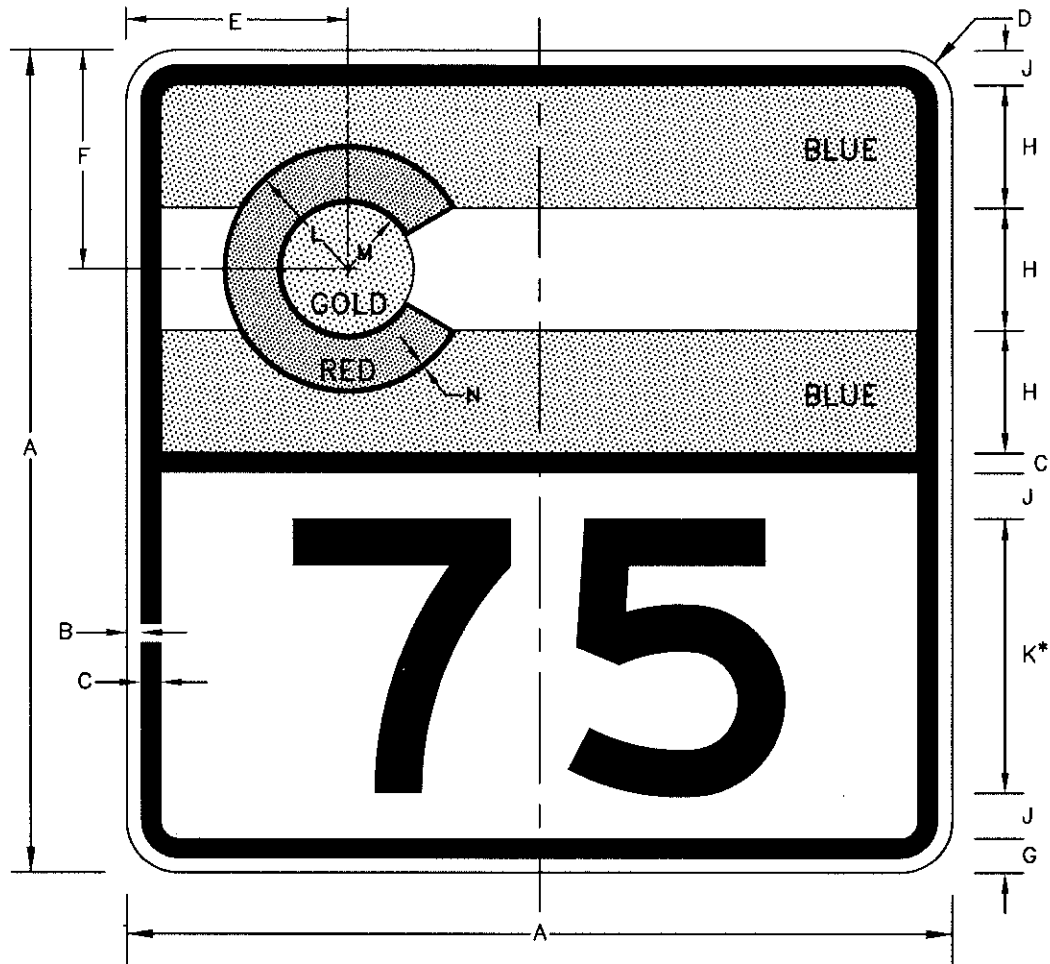

# M1-5a

A	B	C	D	E	F	G	H	J	K	L	M	N
24	.375	.625	1.5	7.375	6.438	1	3.625	1.25	8E	3.563	1.938	.125
30	.5	.75	1.875	9.25	8.063	1.25	4.5	1.625	10E	4.438	2.375	.125
36	.625	.875	2.25	11.063	9.625	1.5	5.375	2	12E	5.313	2.875	.188
42	.625	.875	2.25	12.875	11.063	1.5	6.375	2.5	14E	6.25	3.313	.188

Legend - Black (Non-Ref), Blue, Red & Gold (Ref)  
 Background - White (Ref)

\* - Required to be visually centered in the available space. For a 3 digit number use series D.