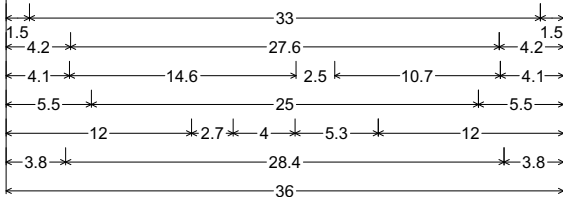

0.6" Radius, No border, White on Yellow;  
 "STATE" Black C " LAW" Black B 68% spacing;  
 Table of letter and object lefts.

S	T	A	T	E	L	A	W
4.7	7.7	10.1	13.1	15.9	21.1	22.9	25.5

2.3" Radius, 0.9" Border, 0.6" Indent, Black on White;  
 "MOTORISTS" D 80% spacing; "MUST" D 80% spacing;  
 "GIVE" D 80% spacing; "BICYCLES" D; "3 FT" D;  
 "CLEARANCE" D 60% spacing;  
 Table of letter and object lefts.