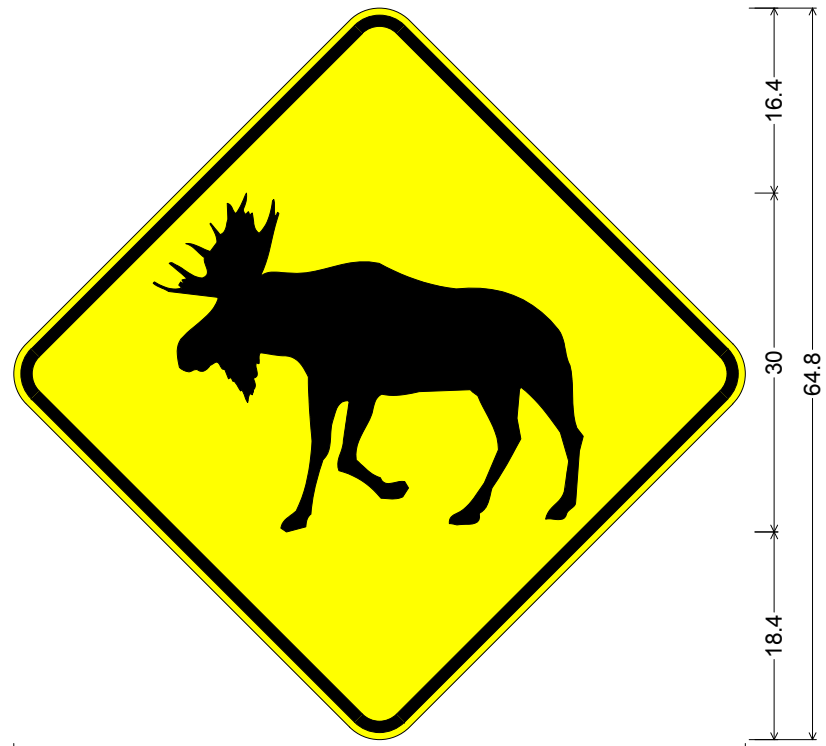

36.0" across sides 3.8" Radius, 1.0" Border, 0.6" Indent, Black on Yellow; moose;

Table of letter and object lefts.

48.0" across sides 3.8" Radius, 1.0" Border, 0.6" Indent, Black on Yellow; moose;

Table of letter and object lefts.