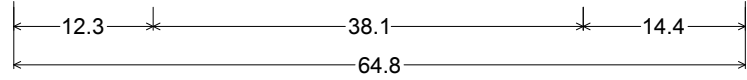

36.0" across sides 3.8" Radius, 1.0" Border, 0.6" Indent, Black on Yellow; moose;

Table of letter and object lefts.

48.0" across sides 3.8" Radius, 1.0" Border, 0.6" Indent, Black on Yellow; moose;

Table of letter and object lefts.