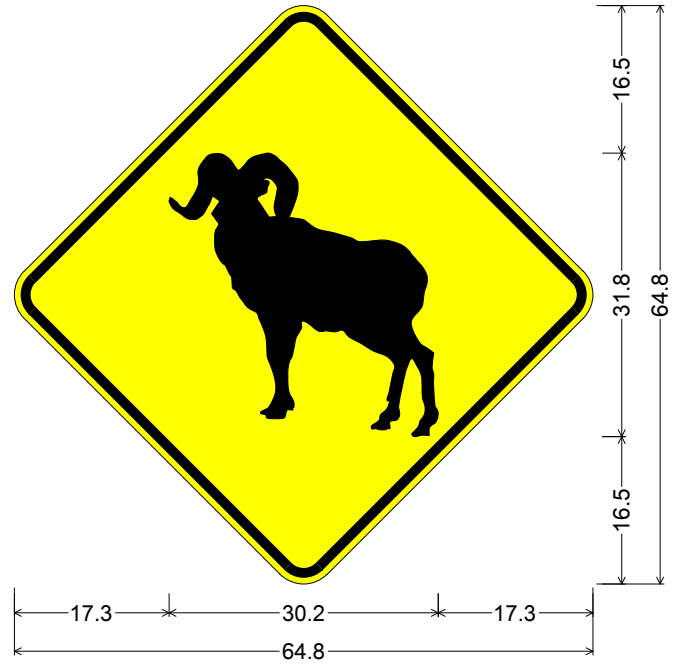

36.0" across sides 3.8" Radius, 1.0" Border, 0.6" Indent, Black on Yellow;
Table of letter and object lefts.

48.0" across sides 3.8" Radius, 1.0" Border, 0.8" Indent, Black on Yellow;
Table of letter and object lefts.