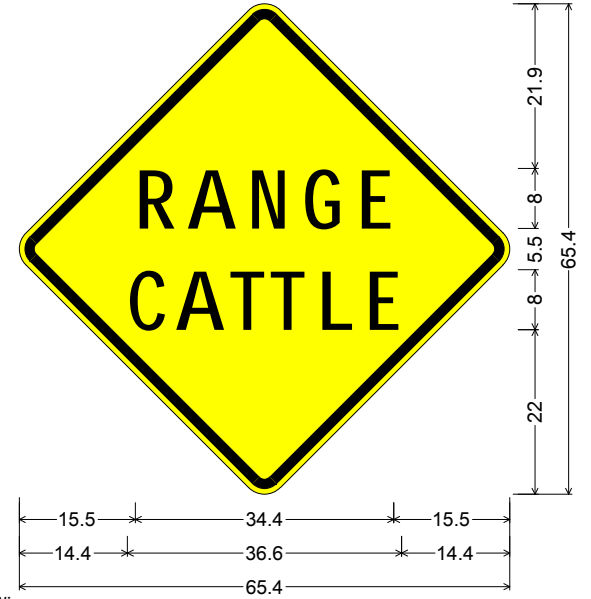

30.0" across sides 1.9" Radius, 0.8" Border, 0.5" Indent, Black on Yellow;
 "RANGE" D; "CATTLE" D;

Table of letter and object lefts.

| | | | | | |
|-----|------|------|------|------|------|
| R | A | N | G | E | |
| 9.7 | 14.0 | 19.1 | 23.6 | 28.2 | |
| C | A | T | T | L | E |
| 9.0 | 13.0 | 17.5 | 20.8 | 24.8 | 28.8 |

36.0" across sides 2.3" Radius, 0.9" Border, 0.6" Indent, Black on Yellow;
 "RANGE" D; "CATTLE" D;

Table of letter and object lefts.

| | | | | | |
|------|------|------|------|------|------|
| R | A | N | G | E | |
| 11.6 | 16.8 | 22.9 | 28.3 | 33.8 | |
| C | A | T | T | L | E |
| 10.8 | 15.6 | 21.0 | 25.0 | 29.8 | 34.6 |

48.0" across sides 3.0" Radius, 1.3" Border, 0.8" Indent, Black on Yellow;
 "RANGE" D; "CATTLE" D;

Table of letter and object lefts.

| | | | | | |
|------|------|------|------|------|------|
| R | A | N | G | E | |
| 15.5 | 22.4 | 30.5 | 37.8 | 45.0 | |
| C | A | T | T | L | E |
| 14.4 | 20.8 | 28.0 | 33.4 | 39.7 | 46.1 |