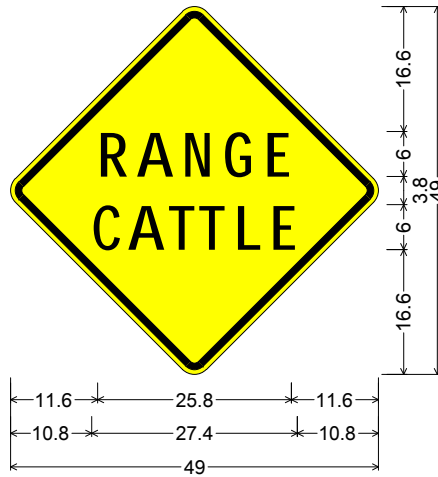

30.0" across sides 1.9" Radius, 0.8" Border, 0.5" Indent, Black on Yellow;
 "RANGE" D; "CATTLE" D;

Table of letter and object lefts.

| | | | | | |
|-----|------|------|------|------|------|
| R | A | N | G | E | |
| 9.7 | 14.0 | 19.1 | 23.6 | 28.2 | |
| C | A | T | T | L | E |
| 9.0 | 13.0 | 17.5 | 20.8 | 24.8 | 28.8 |

36.0" across sides 2.3" Radius, 0.9" Border, 0.6" Indent, Black on Yellow;
 "RANGE" D; "CATTLE" D;

Table of letter and object lefts.

| | | | | | |
|------|------|------|------|------|------|
| R | A | N | G | E | |
| 11.6 | 16.8 | 22.9 | 28.3 | 33.8 | |
| C | A | T | T | L | E |
| 10.8 | 15.6 | 21.0 | 25.0 | 29.8 | 34.6 |

48.0" across sides 3.0" Radius, 1.3" Border, 0.8" Indent, Black on Yellow;
 "RANGE" D; "CATTLE" D;

Table of letter and object lefts.

| | | | | | |
|------|------|------|------|------|------|
| R | A | N | G | E | |
| 15.5 | 22.4 | 30.5 | 37.8 | 45.0 | |
| C | A | T | T | L | E |
| 14.4 | 20.8 | 28.0 | 33.4 | 39.7 | 46.1 |