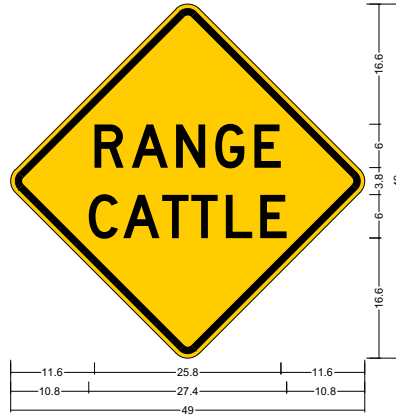

30 W11-52;  
 30.0" across sides 1.9" Radius, 0.8" Border, 0.5" Indent, Black on Yellow;  
 "RANGE", D; "CATTLE", D;  
 Table of letter and object lefts

R	A	N	G	E	
9.7	14.0	19.1	23.6	28.2	
C	A	T	T	L	E
9.0	13.0	17.5	20.8	24.8	28.8

36 W11-52;  
 36.0" across sides 2.3" Radius, 0.9" Border, 0.6" Indent, Black on Yellow;  
 "RANGE", D; "CATTLE", D;  
 Table of letter and object lefts

R	A	N	G	E	
11.6	16.8	22.9	28.3	33.8	
C	A	T	T	L	E
10.8	15.6	21.0	25.0	29.8	34.6

48 W11-52;  
 48.0" across sides 3.0" Radius, 1.3" Border, 0.8" Indent, Black on Yellow;  
 "RANGE", D; "CATTLE", D;  
 Table of letter and object lefts

R	A	N	G	E	
15.5	22.4	30.5	37.8	45.0	
C	A	T	T	L	E
14.4	20.8	28.0	33.4	39.7	46.1