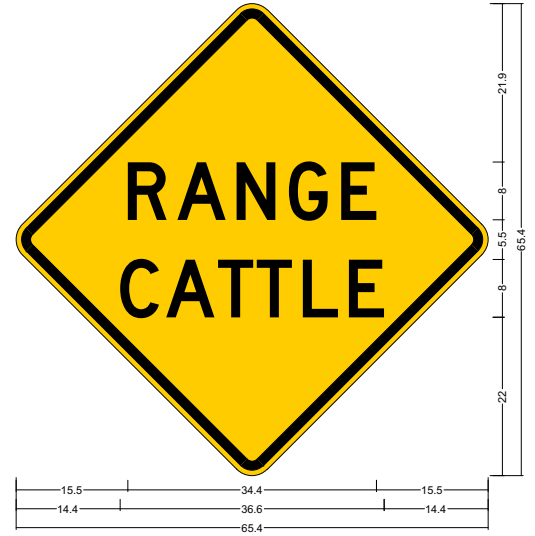

30 W11-52;  
 30.0" across sides 1.9" Radius, 0.8" Border, 0.5" Indent, Black on Yellow;  
 "RANGE", D; "CATTLE", D;  
 Table of letter and object lefts

R	A	N	G	E	
9.7	14.0	19.1	23.6	28.2	
C	A	T	T	L	E
9.0	13.0	17.5	20.8	24.8	28.8

36 W11-52;  
 36.0" across sides 2.3" Radius, 0.9" Border, 0.6" Indent, Black on Yellow;  
 "RANGE", D; "CATTLE", D;  
 Table of letter and object lefts

R	A	N	G	E	
11.6	16.8	22.9	28.3	33.8	
C	A	T	T	L	E
10.8	15.6	21.0	25.0	29.8	34.6

48 W11-52;  
 48.0" across sides 3.0" Radius, 1.3" Border, 0.8" Indent, Black on Yellow;  
 "RANGE", D; "CATTLE", D;  
 Table of letter and object lefts

R	A	N	G	E	
15.5	22.4	30.5	37.8	45.0	
C	A	T	T	L	E
14.4	20.8	28.0	33.4	39.7	46.1