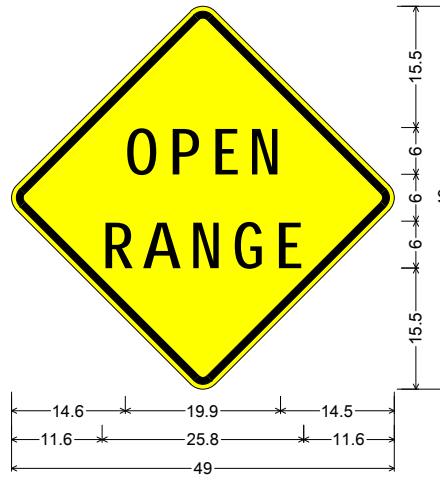

30.0" across sides 1.9" Radius, 0.8" Border, 0.5" Indent, Black on Yellow;
 "OPEN" D; "RANGE" D;

Table of letter and object lefts.

O	P	E	N	
12.2	16.8	21.4	25.4	
R	A	N	G	E
9.7	14.0	19.1	23.6	28.2

36.0" across sides 2.3" Radius, 0.9" Border, 0.6" Indent, Black on Yellow;
 "OPEN" D; "RANGE" D;

Table of letter and object lefts.

O	P	E	N	
14.6	20.2	25.6	30.4	
R	A	N	G	E
11.6	16.8	22.9	28.3	33.8

48.0" across sides 3.0" Radius, 1.3" Border, 0.8" Indent, Black on Yellow;
 "OPEN" D; "RANGE" D;

Table of letter and object lefts.