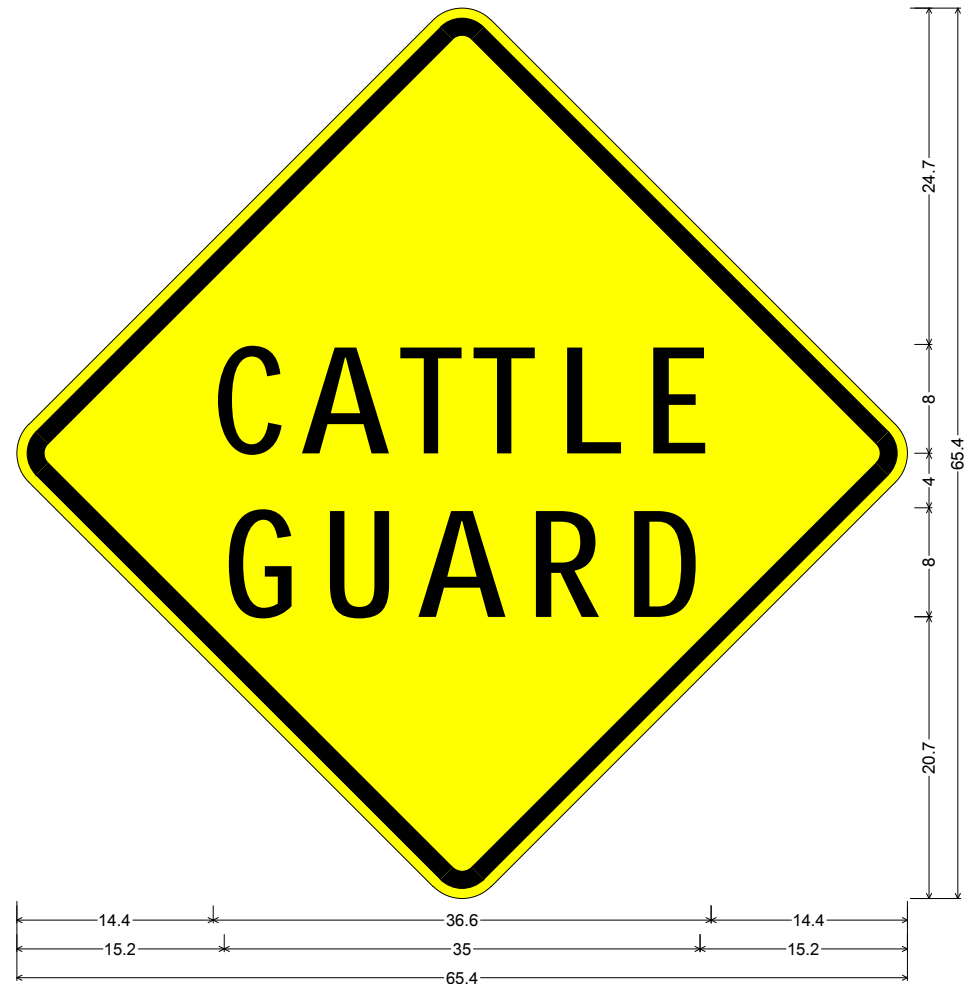

36.0" across sides 2.3" Radius, 0.9" Border, 0.6" Indent, Black on Yellow;
 "CATTLE" D; "GUARD" D;

Table of letter and object lefts.

C	A	T	T	L	E
10.8	15.6	21.0	25.0	29.8	34.6
G	U	A	R	D	
11.4	16.9	22.0	28.2	33.6	

48.0" across sides 3.0" Radius, 1.3" Border, 0.8" Indent, Black on Yellow;
 "CATTLE" D; "GUARD" D;

Table of letter and object lefts.

C	A	T	T	L	E
14.4	20.8	28.0	33.4	39.7	46.1
G	U	A	R	D	
15.2	22.5	29.4	37.5	44.8	