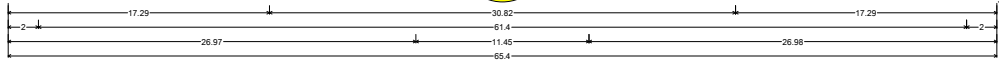

17.29
26.97
26.97