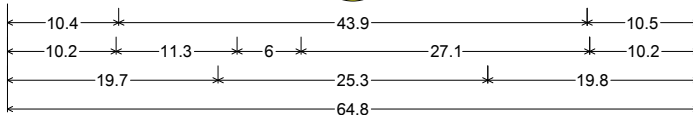

36.0" across sides 3.8" Radius, 1.0" Border, 0.6" Indent, Black on Yellow;
 "MOTOR" C 70% spacing; "CYCLES" C 70% spacing;
 "USE EXTREME" C 70% spacing; "CAUTION" C 70% spacing;
 Table of letter and object lefts.

48.0" across sides 3.8" Radius, 1.0" Border, 0.6" Indent, Black on Yellow;
 "MOTORCYCLES" C 70% spacing; "USE EXTREME" C 70% spacing;
 "CAUTION" C 70% spacing;
 Table of letter and object lefts.

M	O	T	O	R	C	Y	C	L	E	S
10.4	15.2	19.4	23.1	27.4	31.4	35.2	39.7	43.6	47.4	51.1
U	S	E	E	X	T	R	E	M	E	
10.2	14.4	18.5	27.5	31.2	35.2	38.9	43.1	46.8	51.6	
C	A	U	T	I	O	N				
19.7	23.5	28.0	32.0	35.7	37.4	41.7				